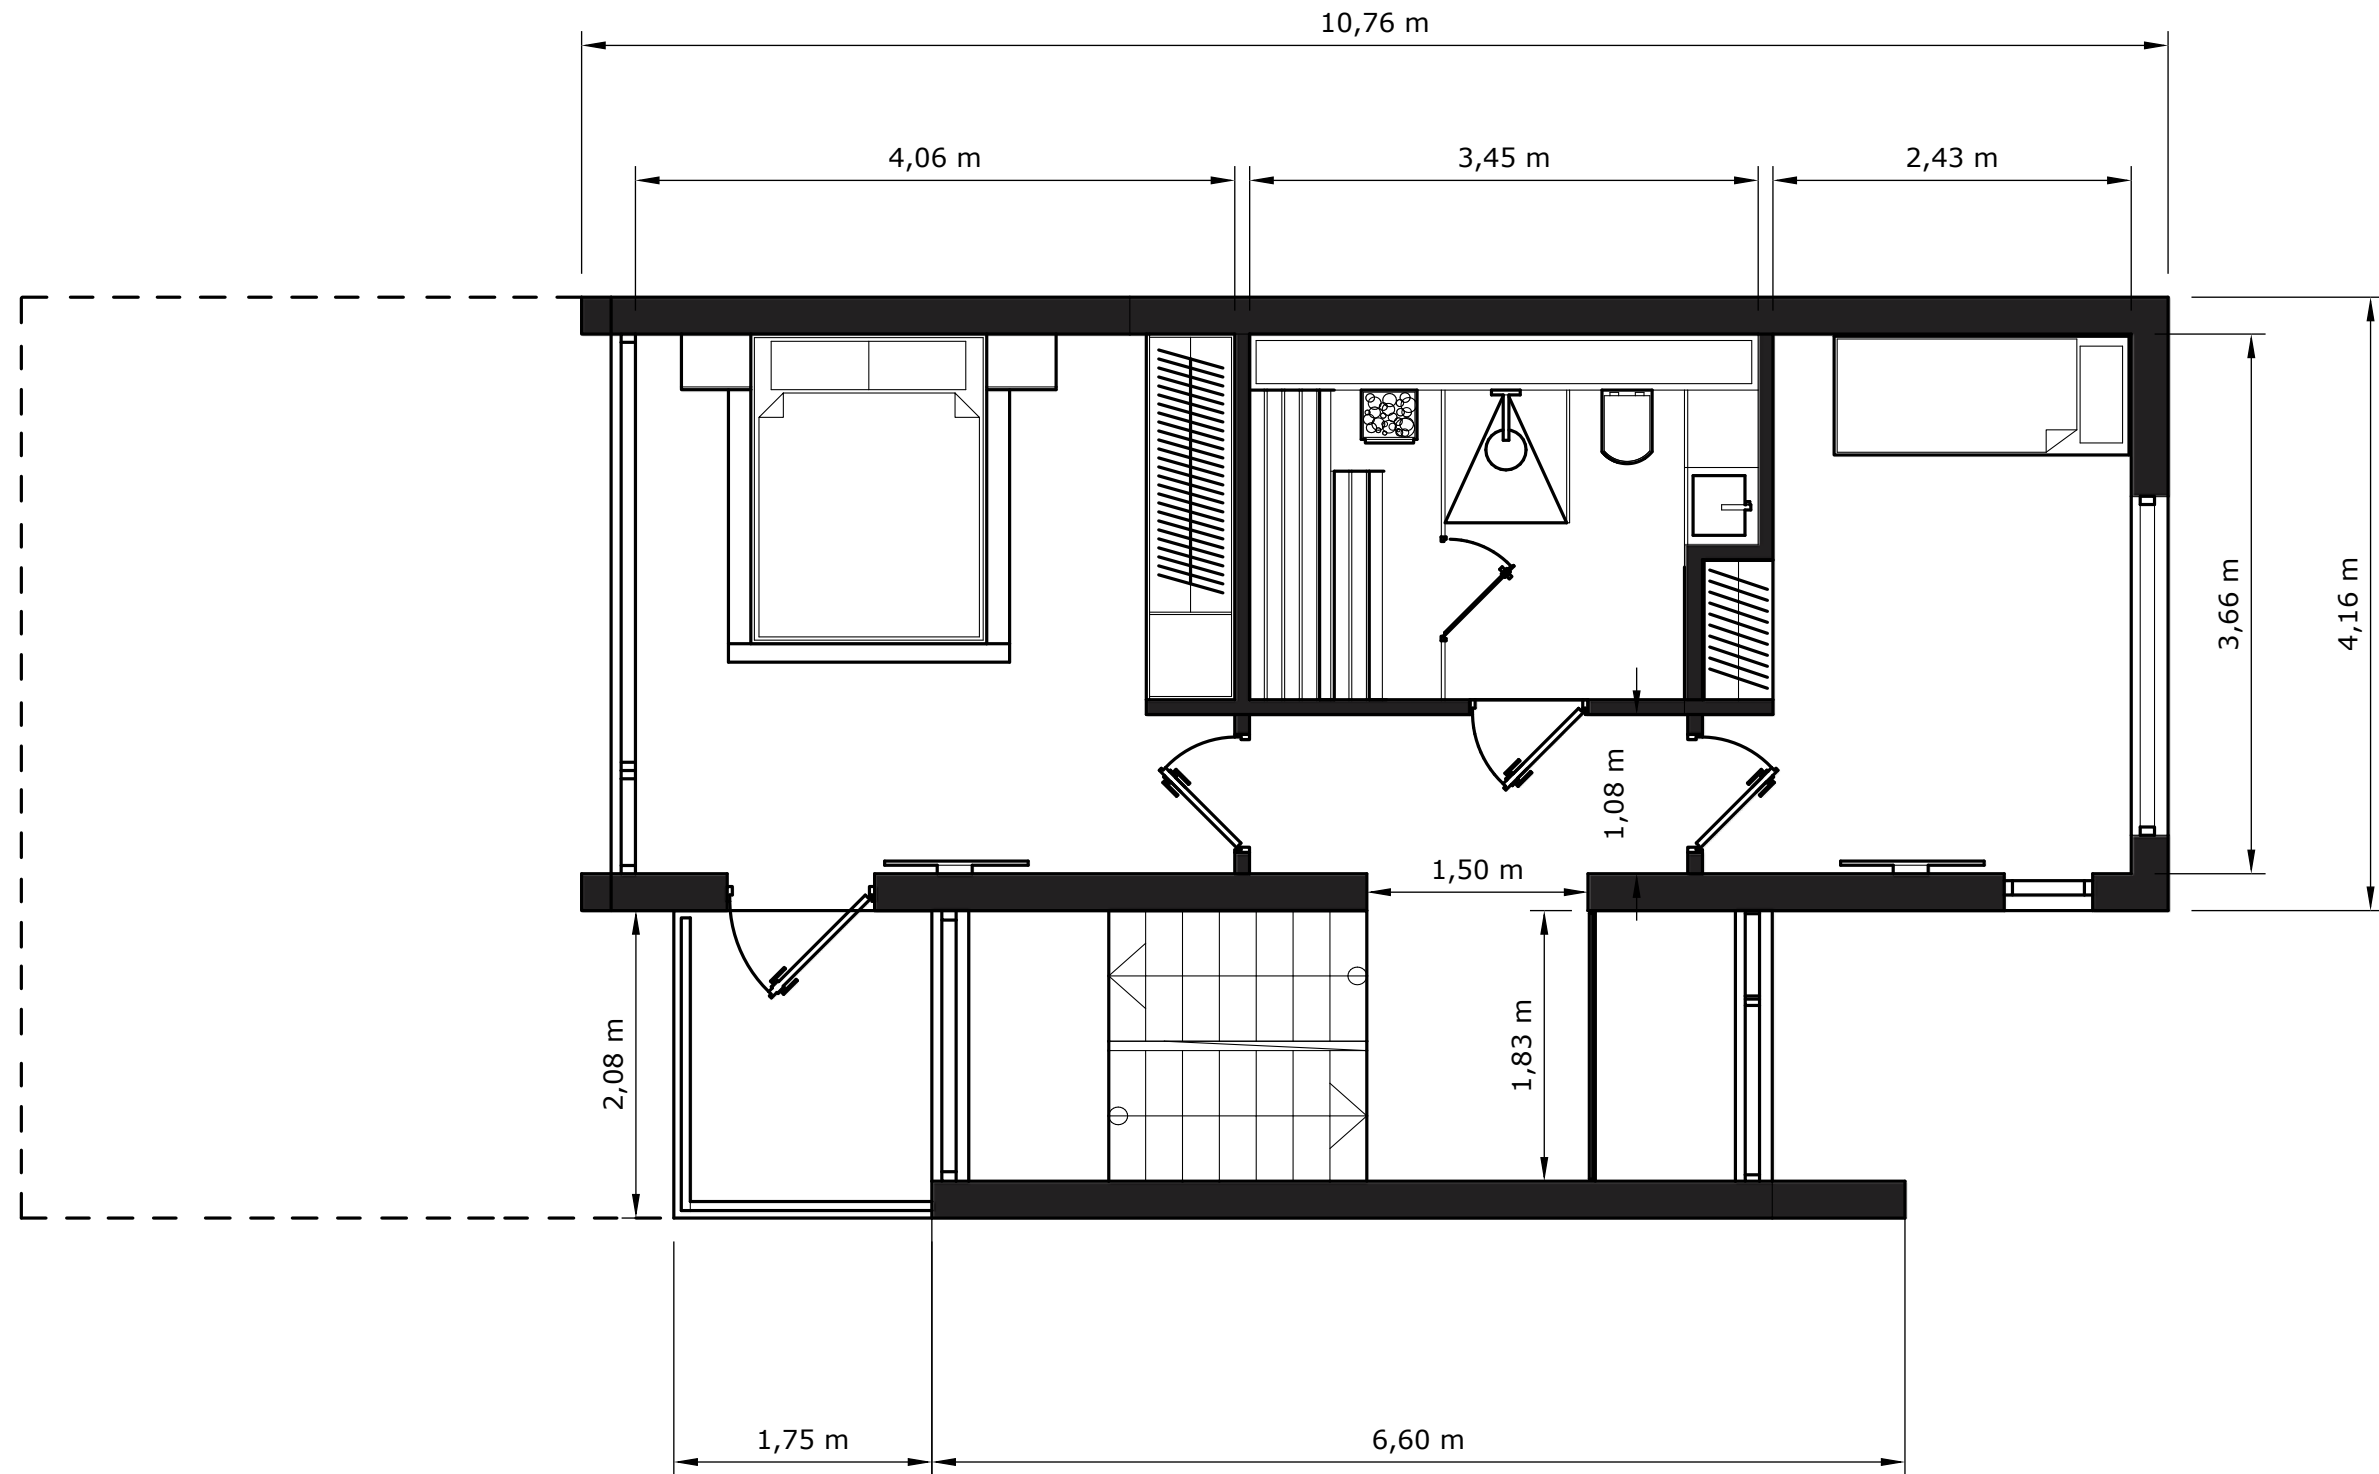

Smart 105 CLASSIC

Smart BOX Solutions

Smart BOX system is developed for easy and quick construction. The Smart BOX modules are made and pre-constructed under secure and controlled environment. Base constructions are made of metal for convenient transportation and reuse. All materials used for modules meet strict EU standards. All modules can be united with each other. This allows to construct various buildings from one-room summerhouses to all sorts of apartment houses, hotels etc.

Smart 105 CLASSIC

Smart 105 CLASSIC is an updated version of SMARTBOX's family standard module. Smart 105 CLASSIC offers modern and convenient living space for small family or couple. Living room with large terrace, kitchen, two bedrooms and two bathrooms — all rooms are smartly planned and fully equipped. Full-height windows give excellent lighting conditions for joyful living. The module can be used to build both a terraced house and a semi-detached house.

SMART 105 CLASSIC

ENTRANCE

SECOND FLOOR

FRONT VIEW

SIDE VIEW

BACK VIEW

Kitchen furniture

Nr.	Product	Manufacturer	Model	Pieces
1	Kitchen faucet	Franke	Elegance onyx	1
2	Kitchen sink	Franke	Maris/ MRG 210-58 Graphit	1