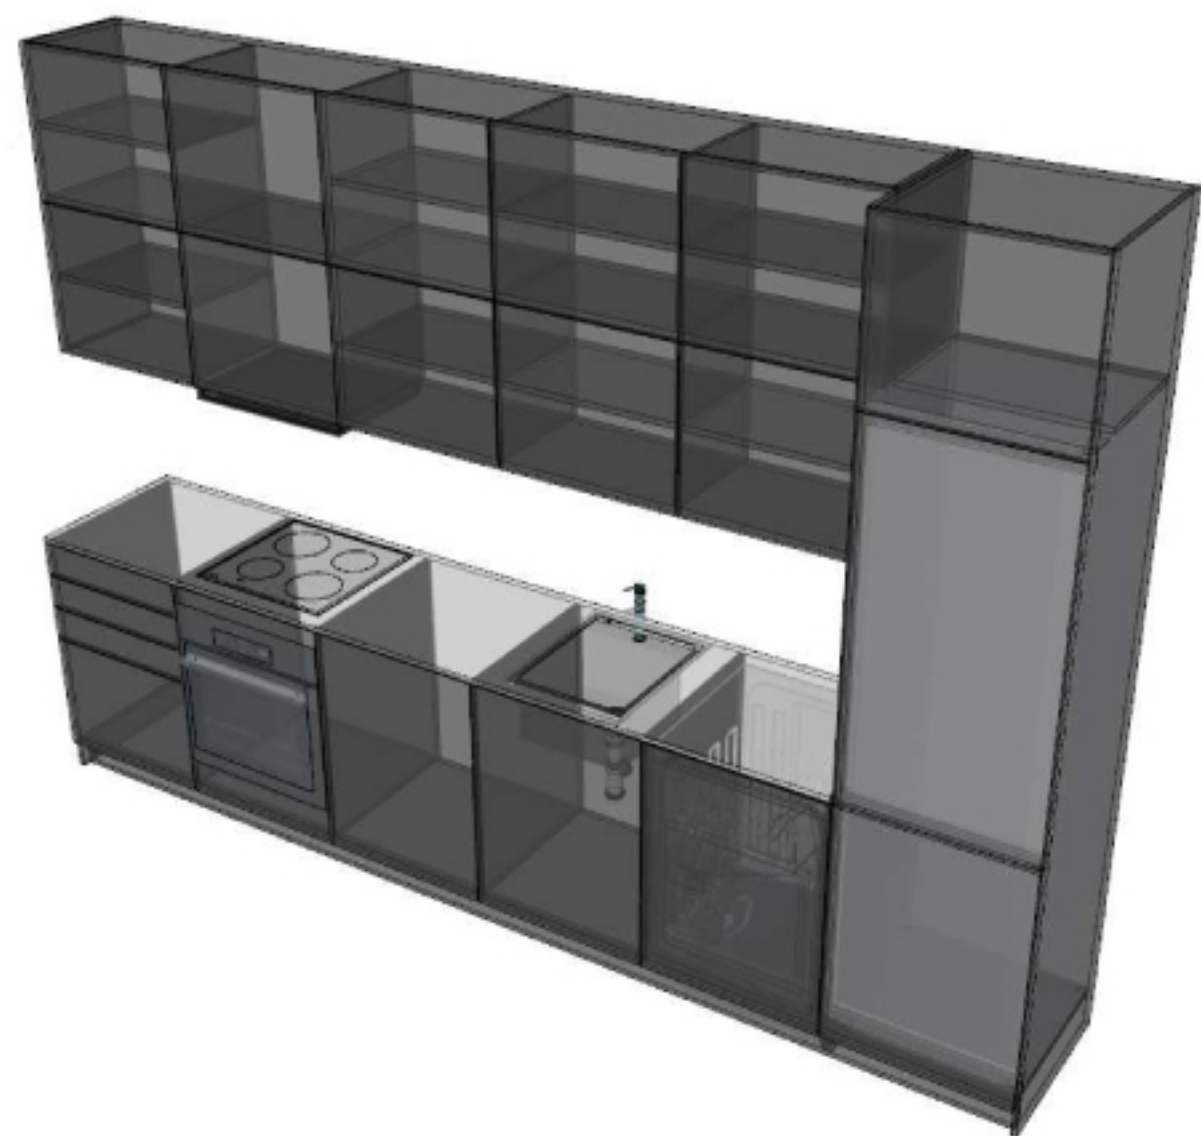

Smart 105 CLASSIC

Smart BOX Solutions

Smart BOX system is developed for easy and quick construction. The Smart BOX modules are made and pre-constructed under secure and controlled environment. Base constructions are made of metal for convenient transportation and reuse. All materials used for modules meet strict EU standards. All modules can be united with each other. This allows to construct various buildings from one-room summerhouses to all sorts of apartment houses, hotels etc.

Smart 105 CLASSIC

Smart 105 CLASSIC is an updated version of SMARTBOX's family standard module. Smart 105 CLASSIC offers modern and convenient living space for small family or couple. Living room with large terrace, kitchen, two bedrooms and two bathrooms — all rooms are smartly planned and fully equipped. Full-height windows give excellent lighting conditions for joyful living. The module can be used to build both a terraced house and a semi-detached house.

SMART 105 CLASSIC

ENTRANCE

SECOND FLOOR

FRONT VIEW

SIDE VIEW

BACK VIEW

Kitchen furniture

Nr.	Product	Manufacturer	Model	Pieces
1	Kitchen faucet	Franke	Elegance onyx	1
2	Kitchen sink	Franke	Maris/ MRG 210-58 Graphit	1

1

2

Kitchen technique

1

2

3

4

5