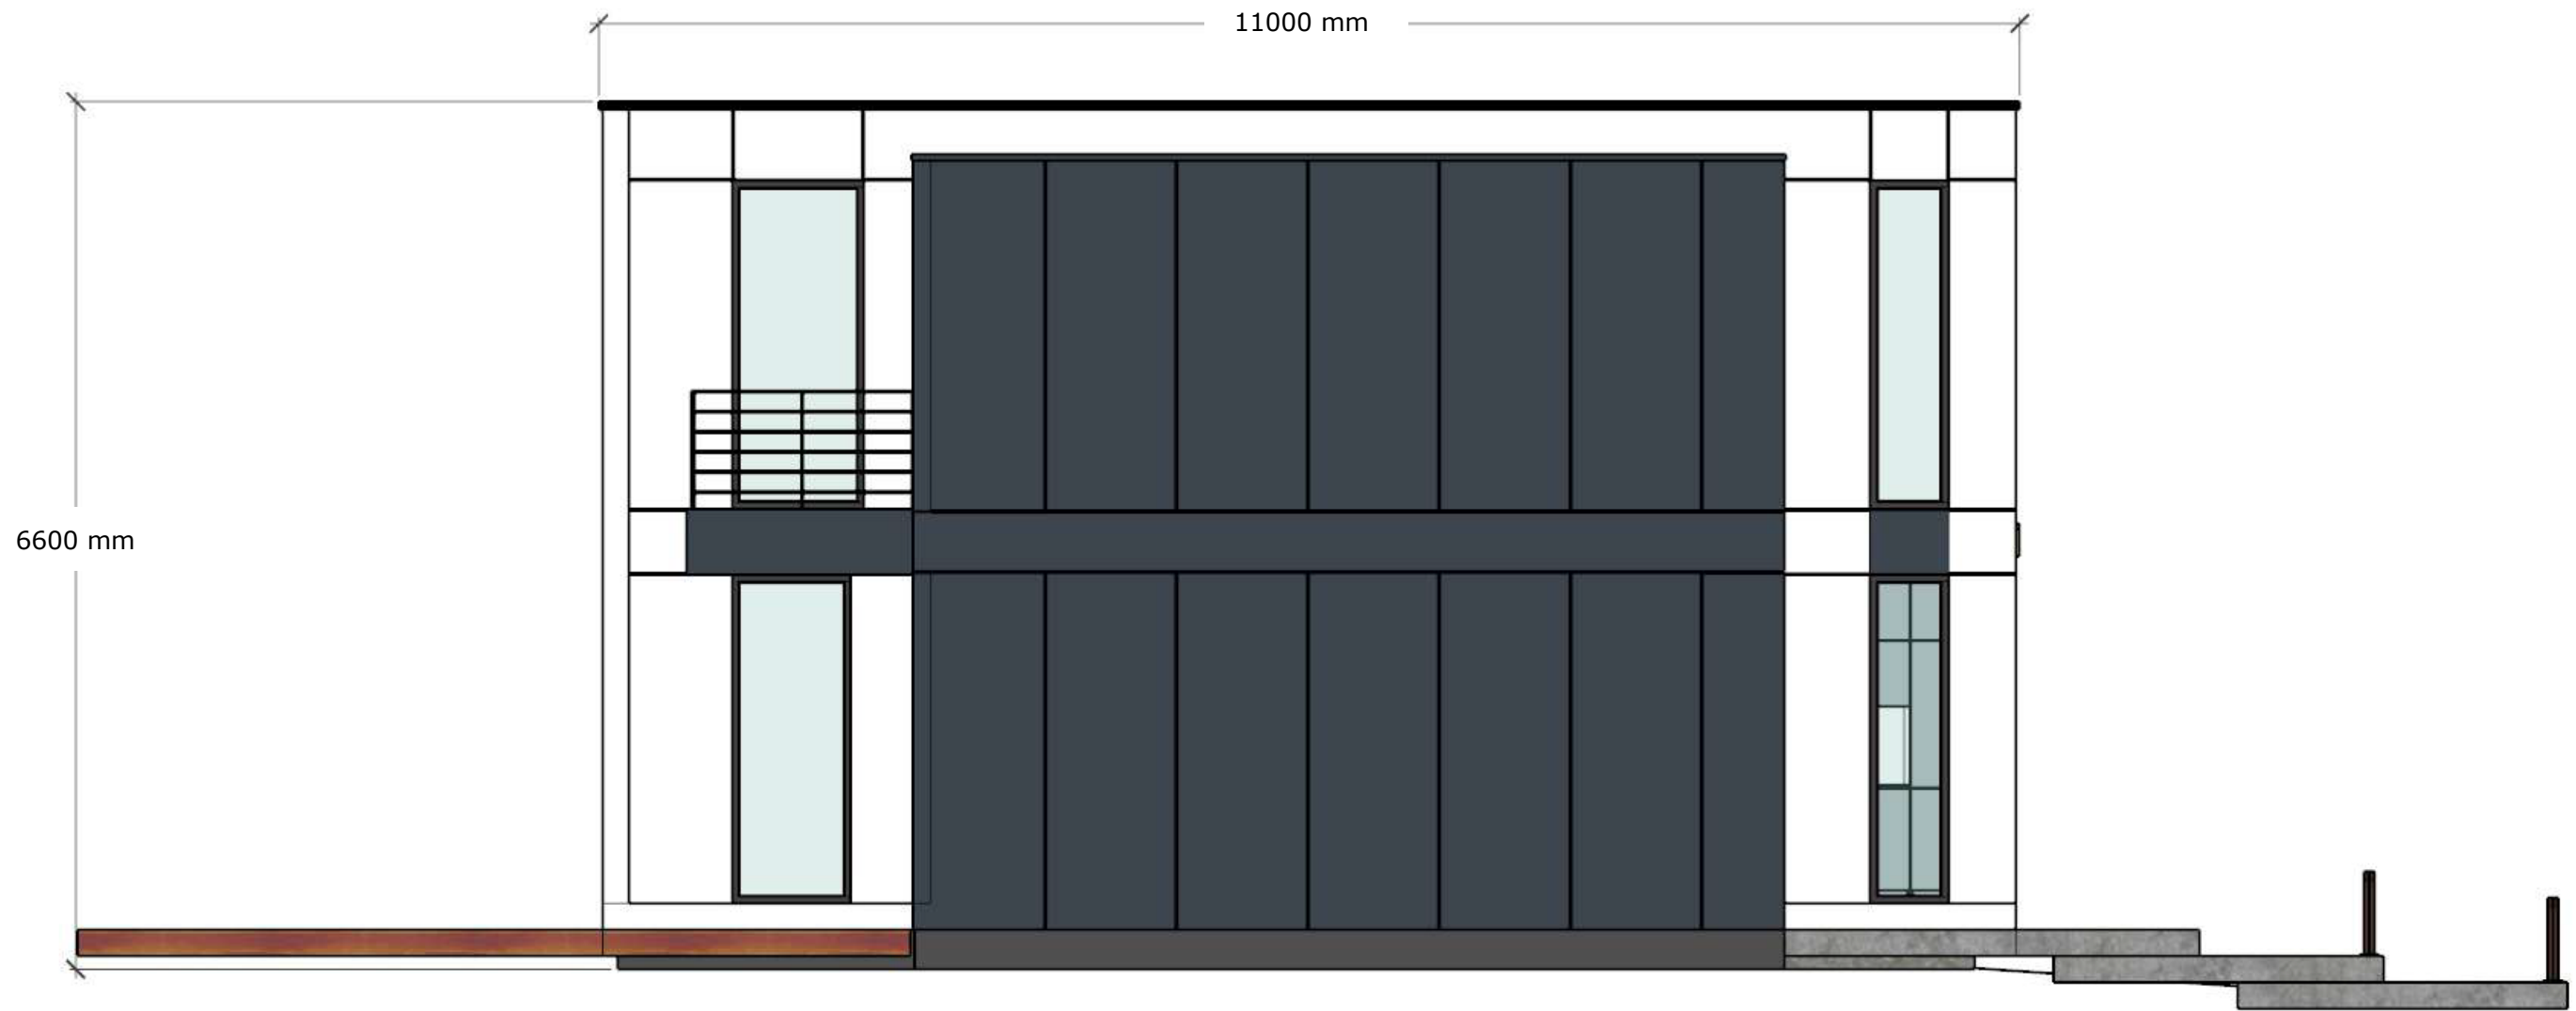

Smart 105 TREND

Smart BOX Solutions

Smart BOX system is developed for easy and quick construction. The Smart BOX modules are made and pre-constructed under secure and controlled environment. Base constructions are made of metal for convenient transportation and reuse. All materials used for modules meet strict EU standards. All modules can be united with each other. This allows to construct various buildings from one-room summerhouses to all sorts of apartment houses, hotels etc.

Smart 105 TREND

Smart 105 TREND is an updated version of SMARTBOX's family standard module. Smart 105 TREND offers modern and convenient living space for small family or couple. Living room with large terrace, kitchen, two bedrooms and two bathrooms — all rooms are smartly planned and fully equipped. Full-height windows give excellent lighting conditions for joyful living. The module can be used to build both a terraced house and a semi-detached house.

SMART 105 TREND

ENTRANCE

FIRST FLOOR

SECOND FLOOR

FRONT VIEW

BACK VIEW

SIDE VIEW

Kitchen furniture