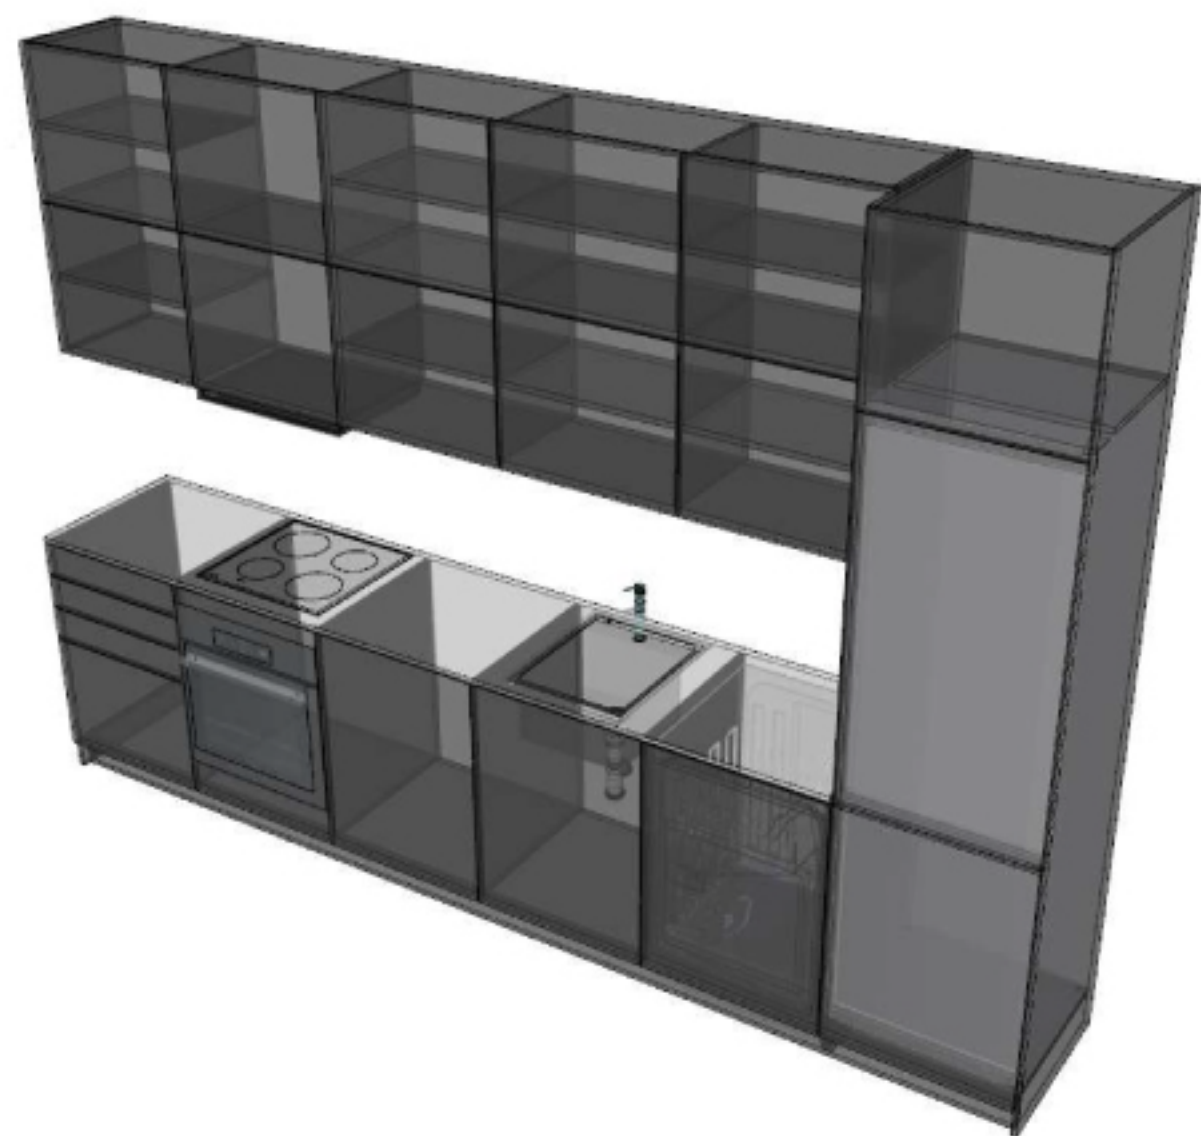

Smart 105 TREND

Smart BOX Solutions

Smart BOX system is developed for easy and quick construction. The Smart BOX modules are made and pre-constructed under secure and controlled environment. Base constructions are made of metal for convenient transportation and reuse. All materials used for modules meet strict EU standards. All modules can be united with each other. This allows to construct various buildings from one-room summerhouses to all sorts of apartment houses, hotels etc.

Smart 105 TREND

Smart 105 TREND is an updated version of SMARTBOX's family standard module. Smart 105 TREND offers modern and convenient living space for small family or couple. Living room with large terrace, kitchen, two bedrooms and two bathrooms — all rooms are smartly planned and fully equipped. Full-height windows give excellent lighting conditions for joyful living. The module can be used to build both a terraced house and a semi-detached house.

SMART 105 TREND

ENTRANCE

FIRST FLOOR

SECOND FLOOR

FRONT VIEW

BACK VIEW

SIDE VIEW

Kitchen furniture