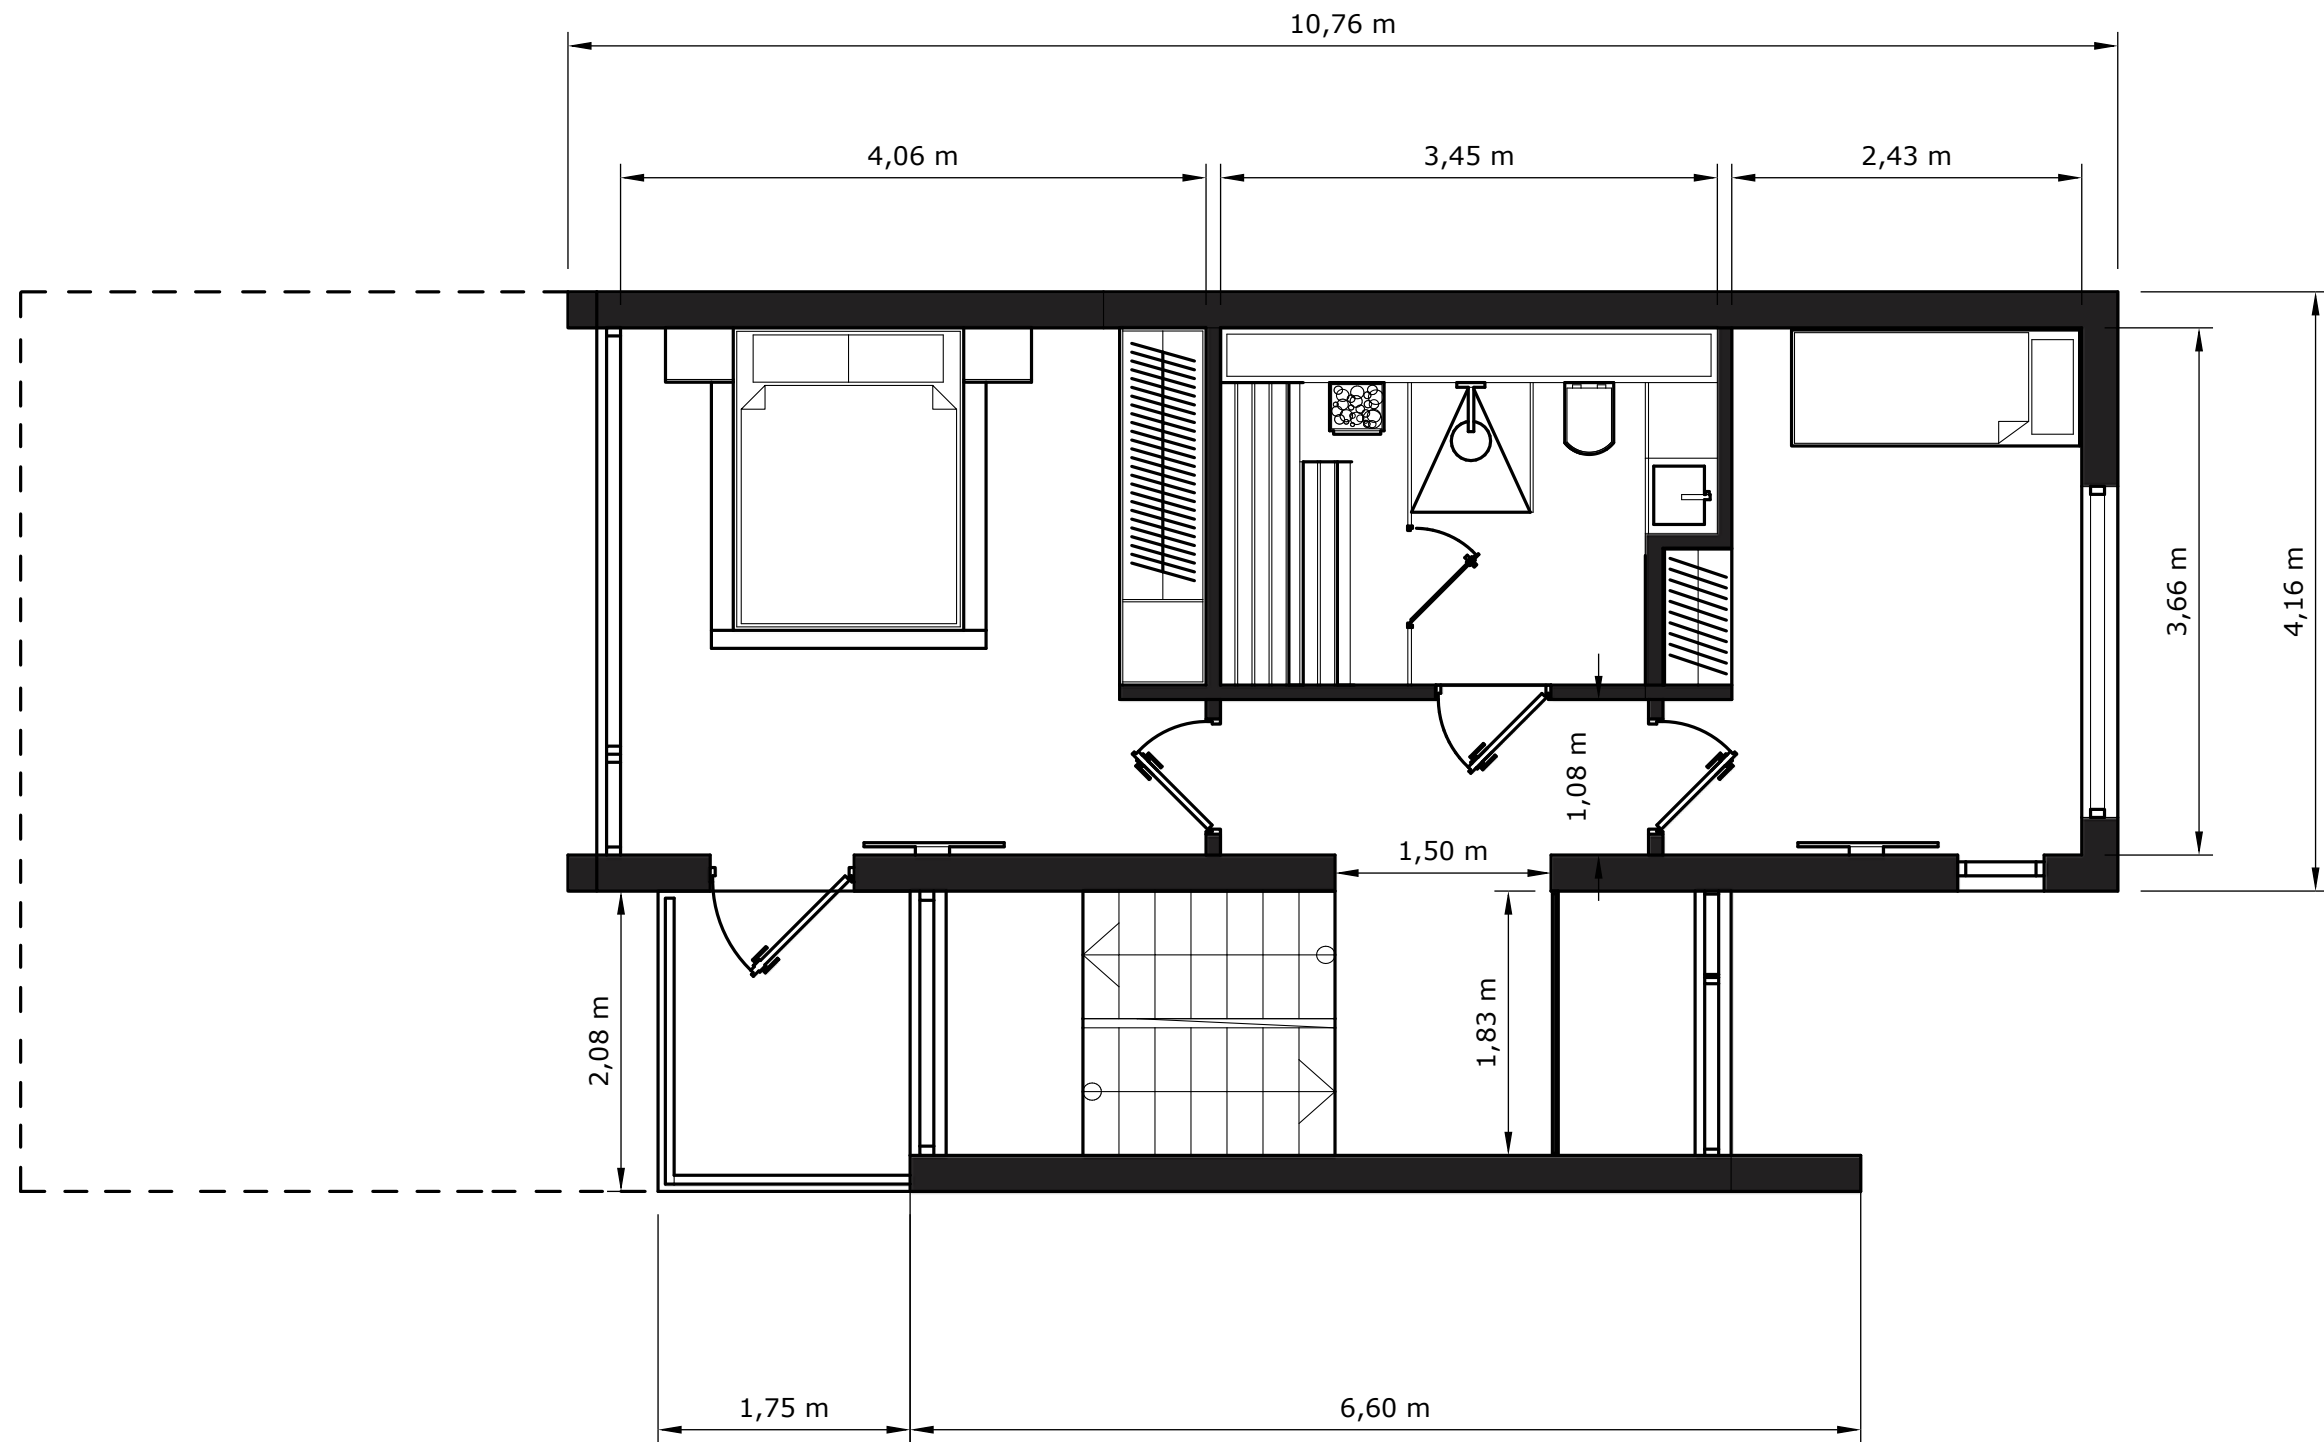

Smart 105 TREND

Smart 105 TREND is an updated version of SMARTBOX's family standard module. Smart 105 TREND offers modern and convenient living space for small family or couple. Living room with large terrace, kitchen, two bedrooms and two bathrooms — all rooms are smartly planned and fully equipped. Full-height windows give excellent lighting conditions for joyful living. The module can be used to build both a terraced house and a semi-detached house.

SMART 105 TREND

ENTRANCE

FIRST FLOOR

SECOND FLOOR

FRONT VIEW

BACK VIEW

SIDE VIEW

Kitchen furniture