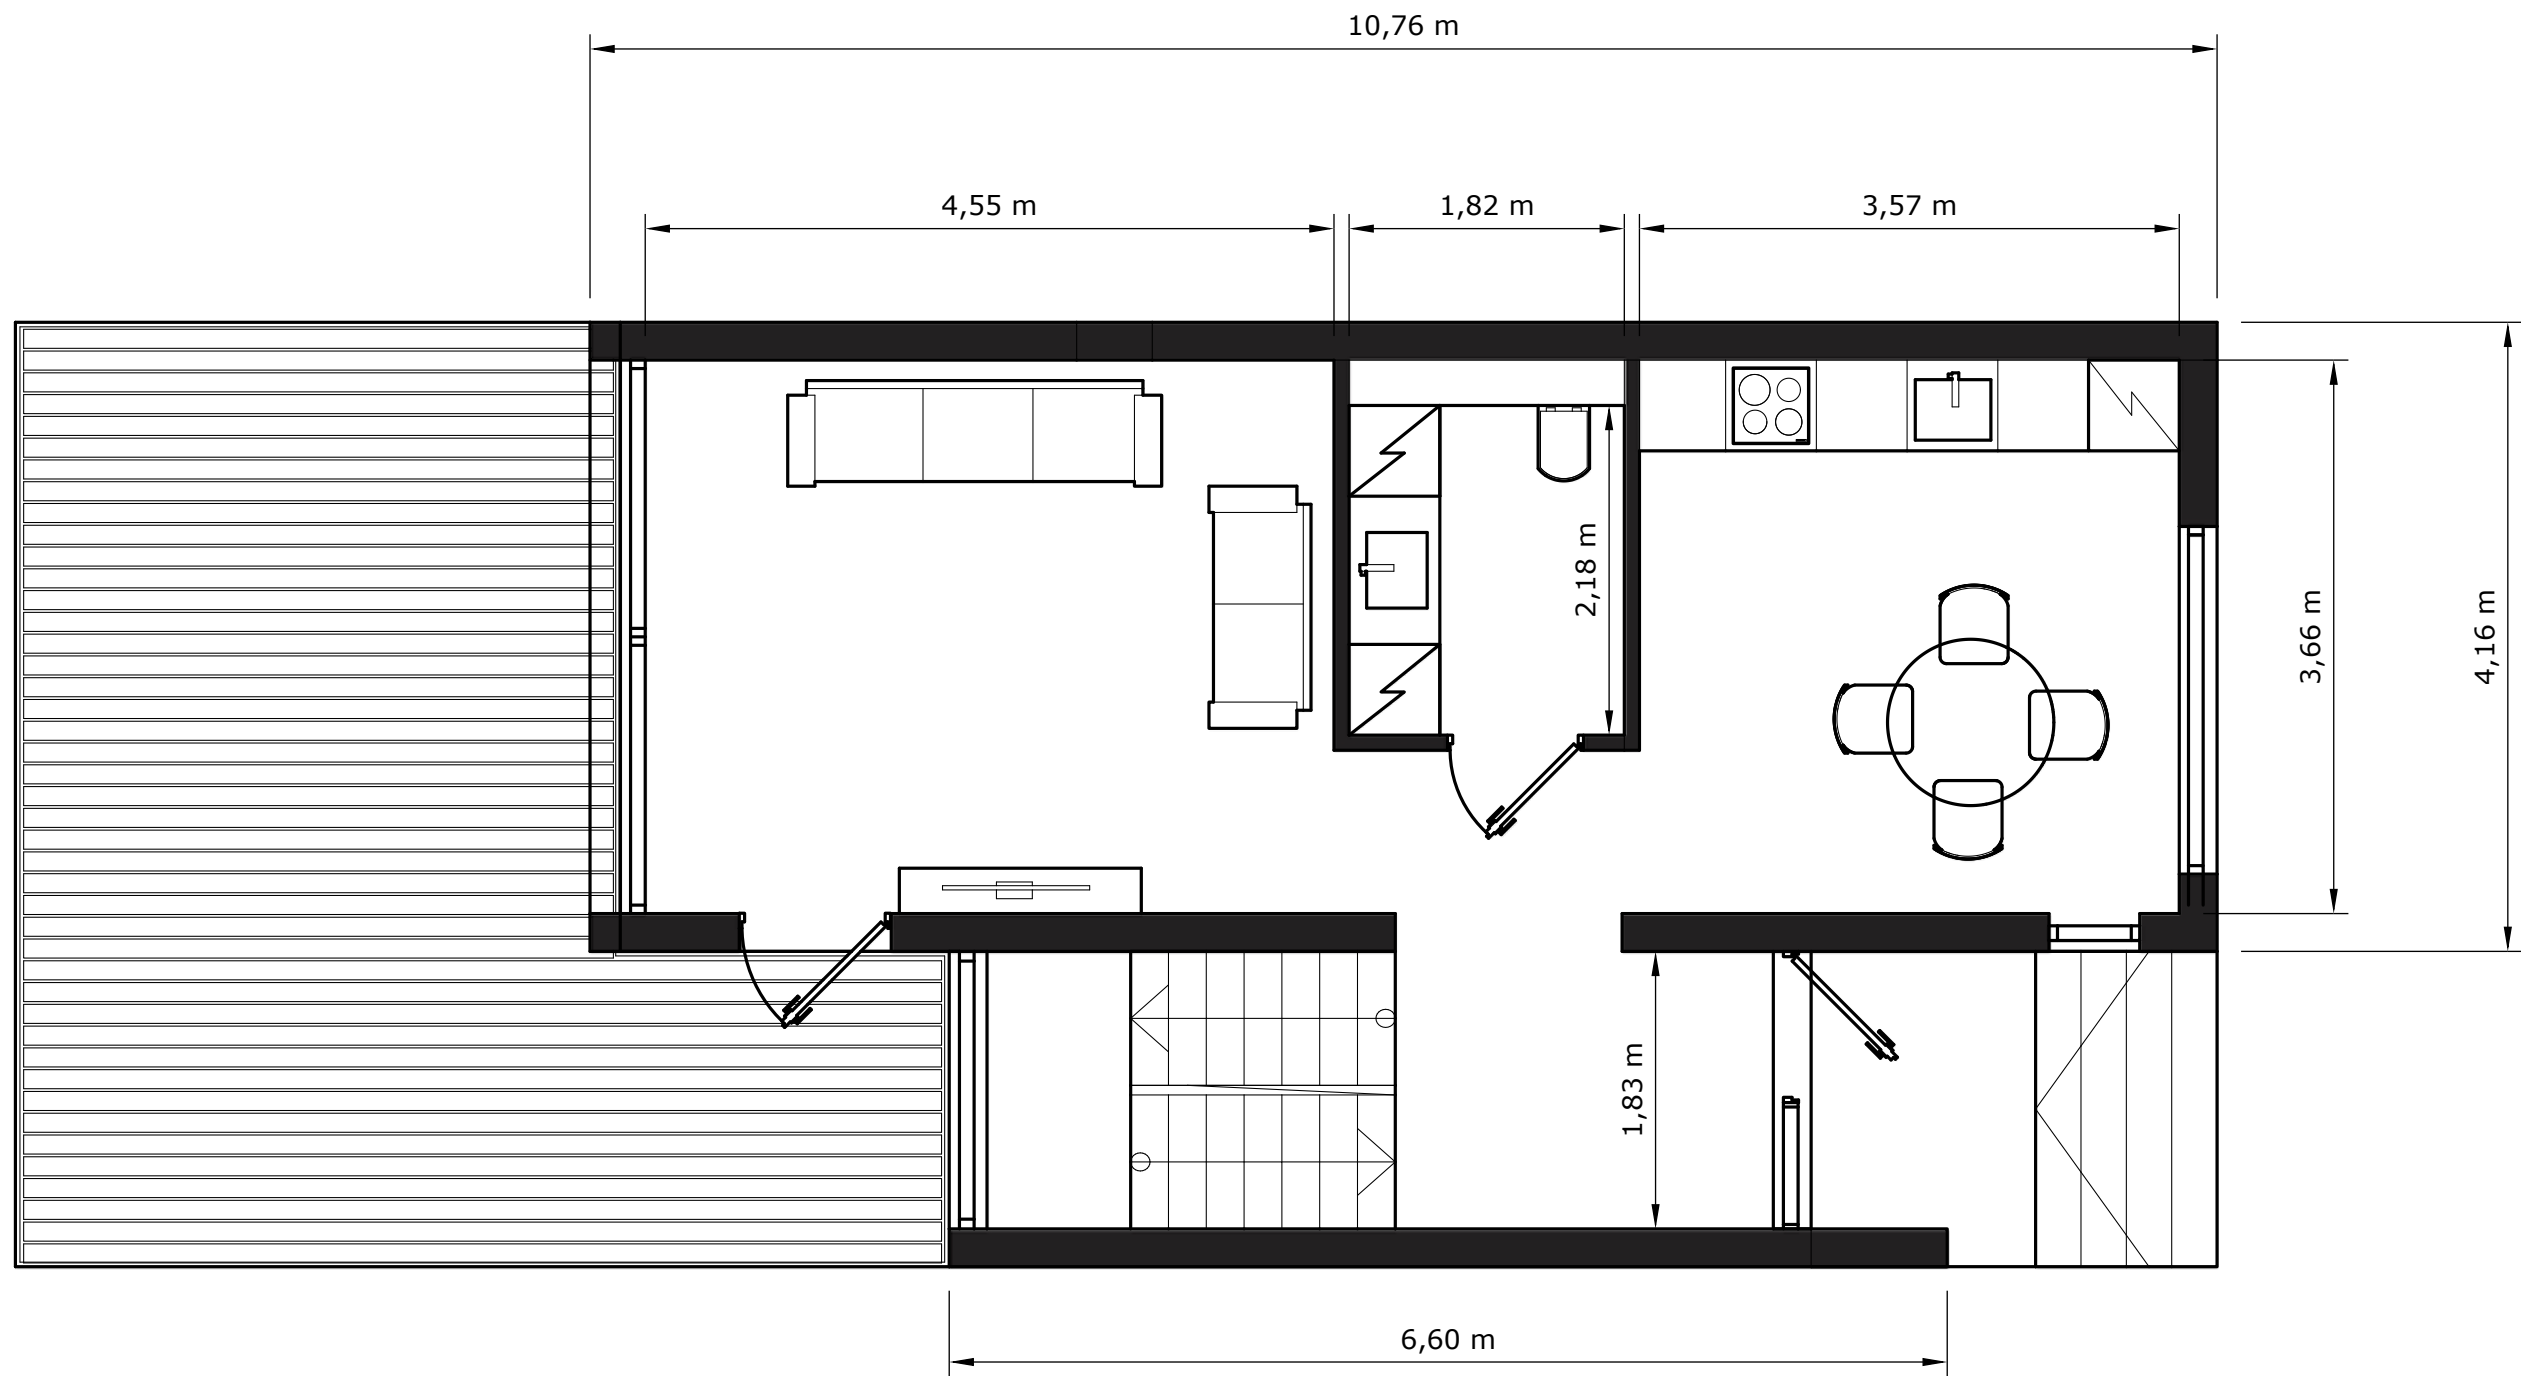

Smart 105 TREND

Smart BOX Solutions

Smart BOX system is developed for easy and quick construction. The Smart BOX modules are made and pre-constructed under secure and controlled environment. Base constructions are made of metal for convenient transportation and reuse. All materials used for modules meet strict EU standards. All modules can be united with each other. This allows to construct various buildings from one-room summerhouses to all sorts of apartment houses, hotels etc.

Smart 105 TREND

Smart 105 TREND is an updated version of SMARTBOX's family standard module. Smart 105 TREND offers modern and convenient living space for small family or couple. Living room with large terrace, kitchen, two bedrooms and two bathrooms — all rooms are smartly planned and fully equipped. Full-height windows give excellent lighting conditions for joyful living. The module can be used to build both a terraced house and a semi-detached house.

SMART 105 TREND

ENTRANCE

FIRST FLOOR

SECOND FLOOR

FRONT VIEW

BACK VIEW

SIDE VIEW

Kitchen furniture