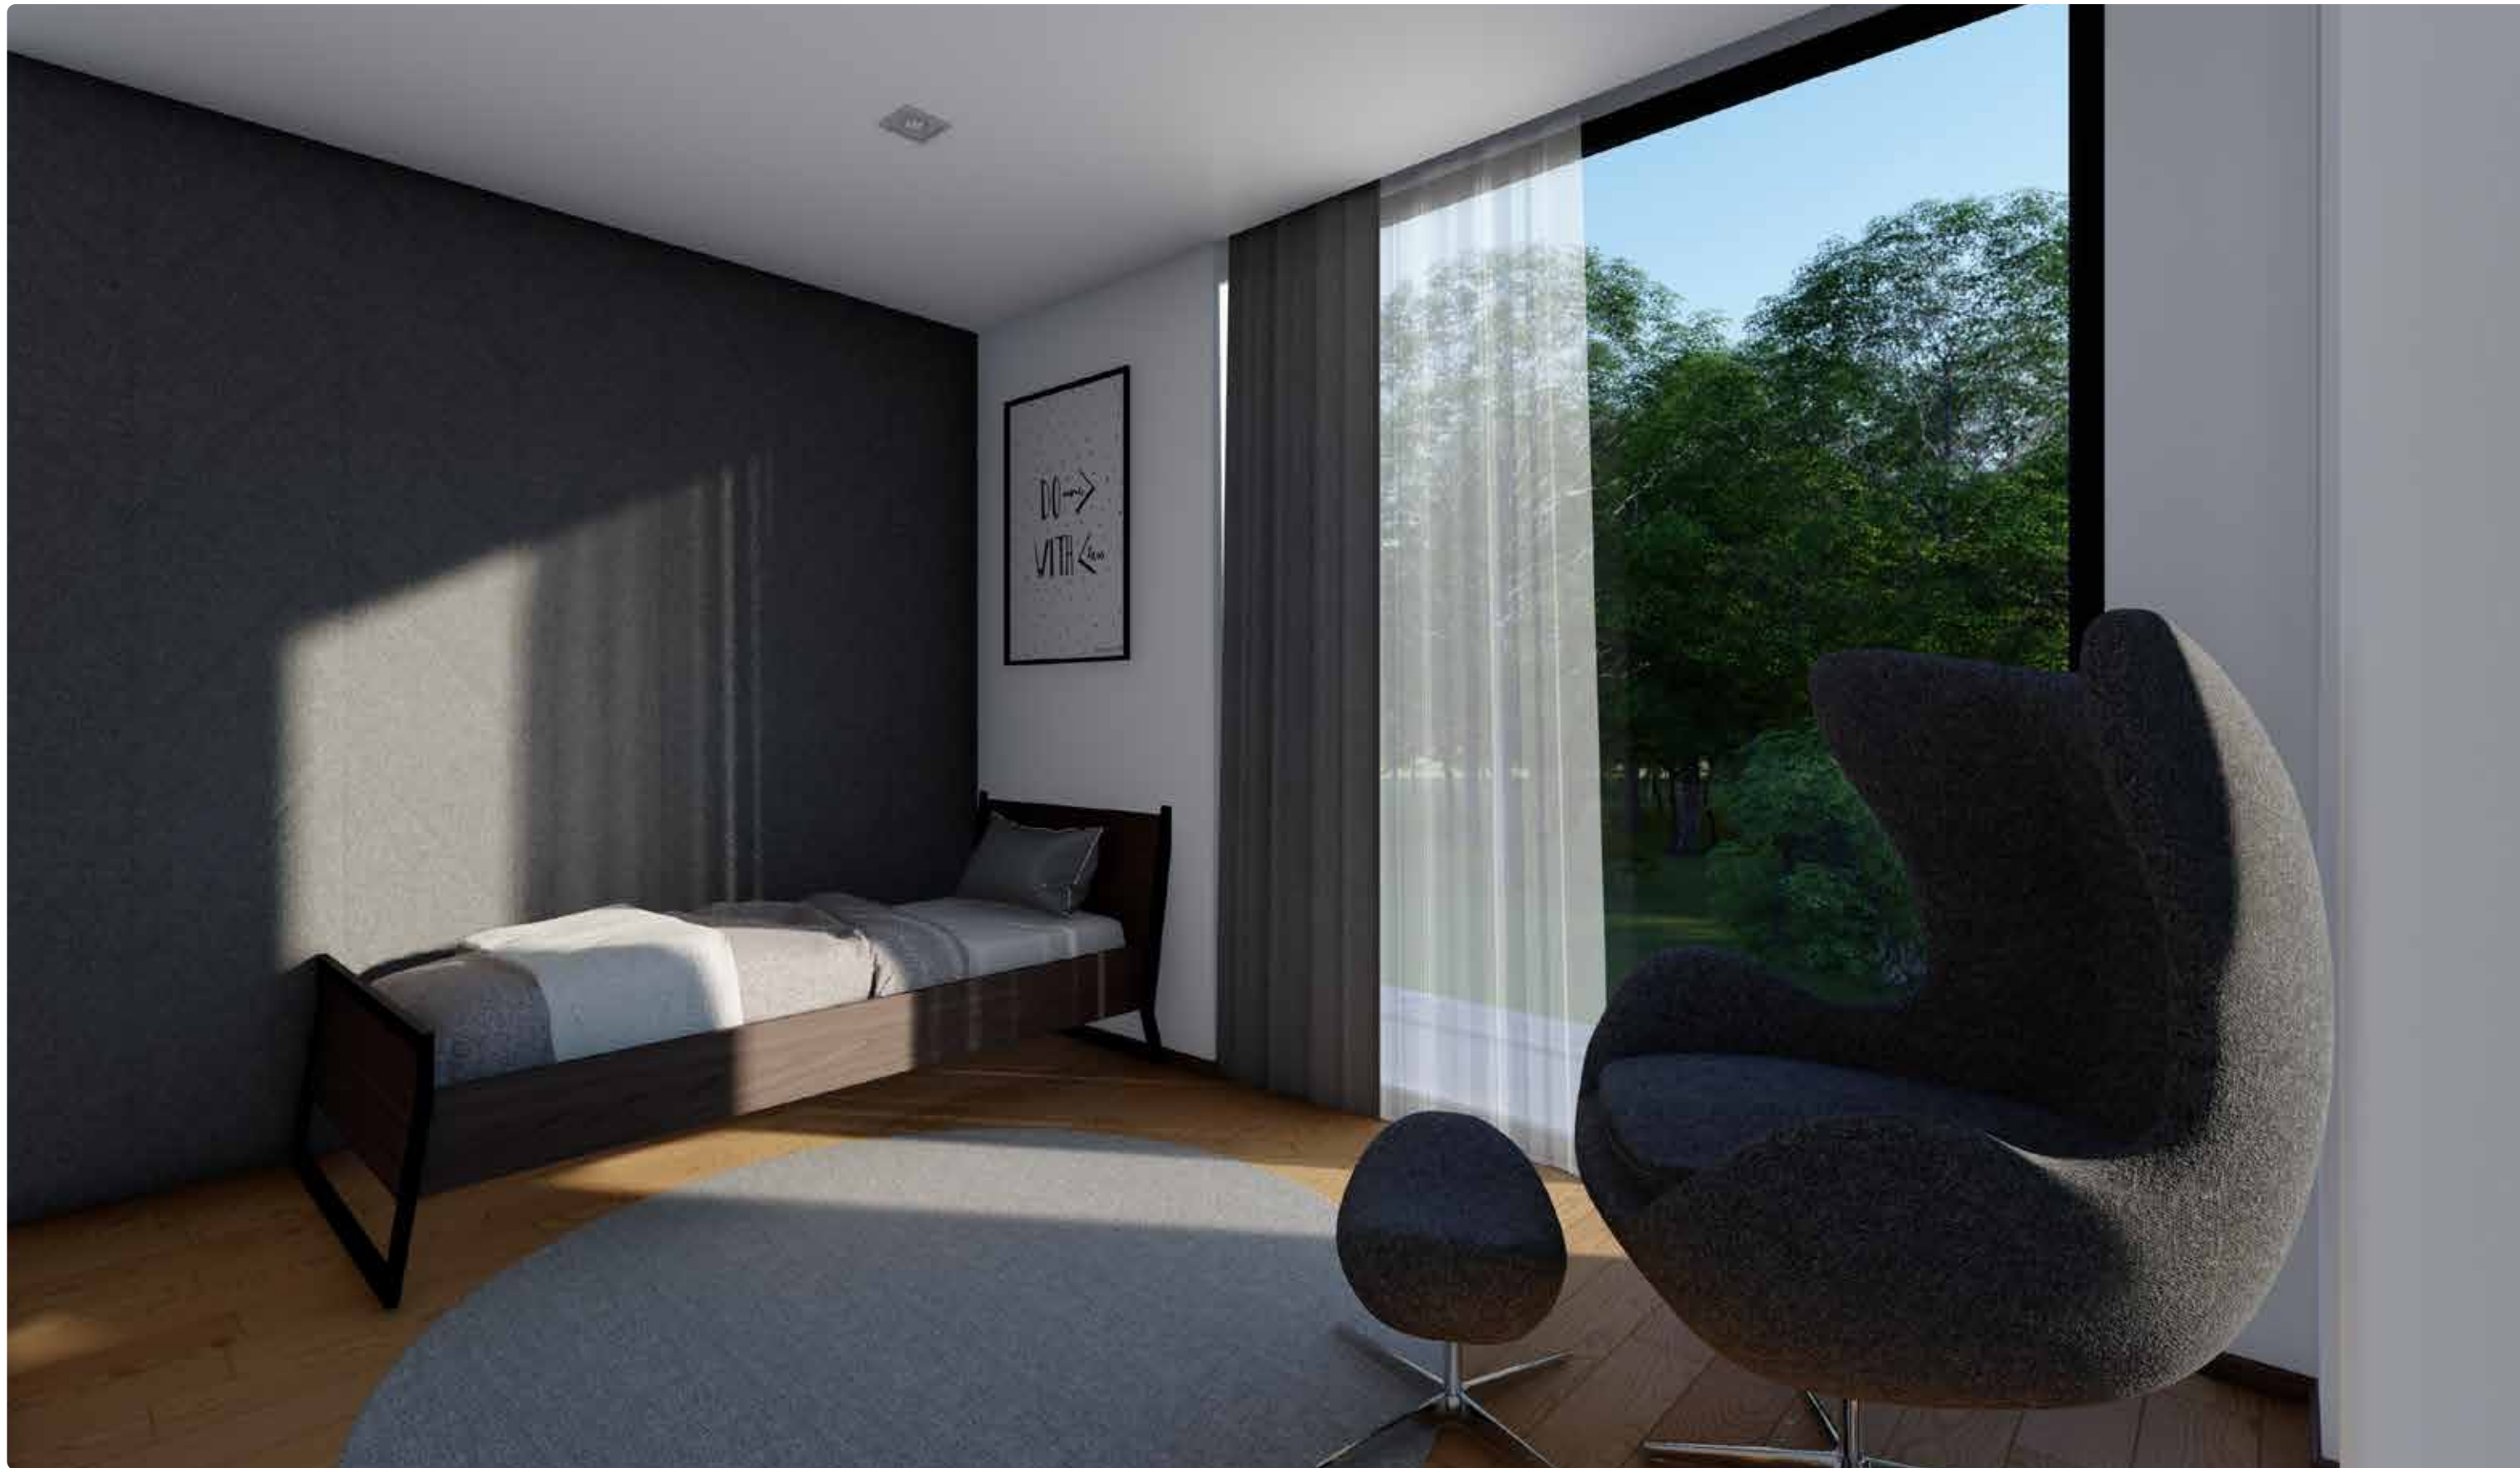

Smart 105 TREND

Smart BOX Solutions

Smart BOX system is developed for easy and quick construction. The Smart BOX modules are made and pre-constructed under secure and controlled environment. Base constructions are made of metal for convenient transportation and reuse. All materials used for modules meet strict EU standards. All modules can be united with each other. This allows to construct various buildings from one-room summerhouses to all sorts of apartment houses, hotels etc.

Smart 105 TREND

Smart 105 TREND is an updated version of SMARTBOX's family standard module. Smart 105 TREND offers modern and convenient living space for small family or couple. Living room with large terrace, kitchen, two bedrooms and two bathrooms — all rooms are smartly planned and fully equipped. Full-height windows give excellent lighting conditions for joyful living. The module can be used to build both a terraced house and a semi-detached house.

SMART 105 TREND

ENTRANCE

FIRST FLOOR

SECOND FLOOR

FRONT VIEW

BACK VIEW

SIDE VIEW

Kitchen furniture