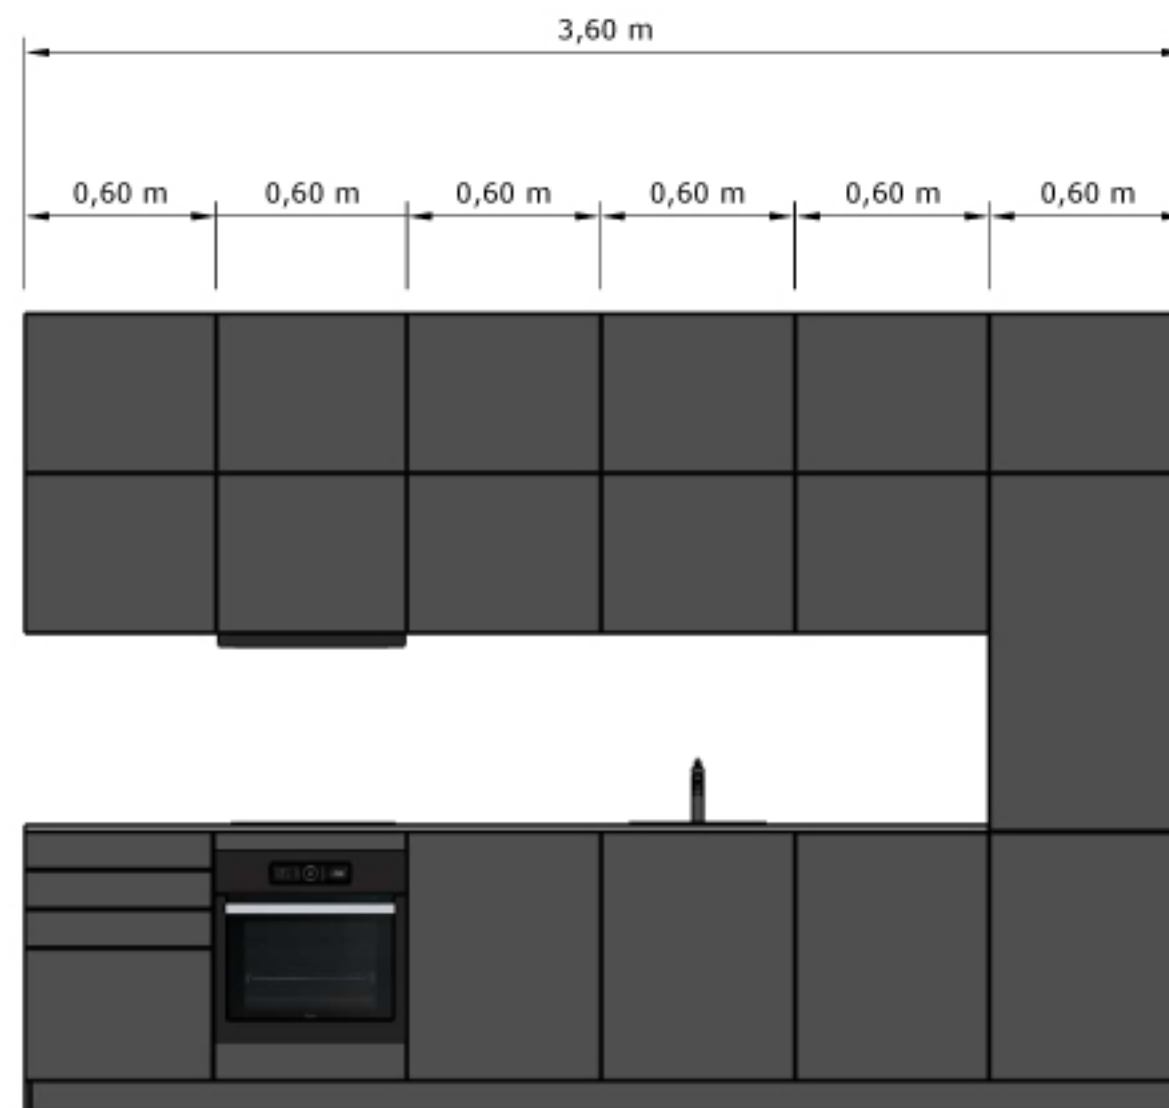

Smart 105 TREND

Smart 105 TREND is an updated version of SMARTBOX's family standard module. Smart 105 TREND offers modern and convenient living space for small family or couple. Living room with large terrace, kitchen, two bedrooms and two bathrooms — all rooms are smartly planned and fully equipped. Full-height windows give excellent lighting conditions for joyful living. The module can be used to build both a terraced house and a semi-detached house.

SMART 105 TREND

ENTRANCE

FIRST FLOOR

SECOND FLOOR

FRONT VIEW

BACK VIEW

SIDE VIEW

Kitchen furniture