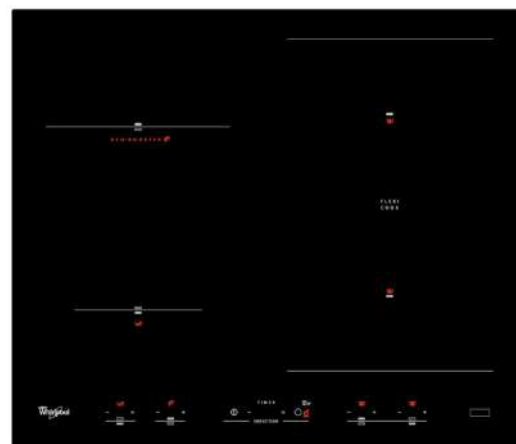

Kitchen technique

1

2

3

4

5

6

Nr.	Product	Manufacturer	Model	Pieces
1	Air fan	Whirlpool	AKR 6390IX	1
2	Cooktop	Whirlpool	ACM 918/BA	1
3	Oven	Whirlpool	AKZM 8480 NB	1
4	Fridge	Whirlpool	ART 9811/A++ SF	1
5	Microwave	Whirlpool	AMW 140 NB	1
6	Dishwasher	Whirlpool	WSIP 4033 PFE	1