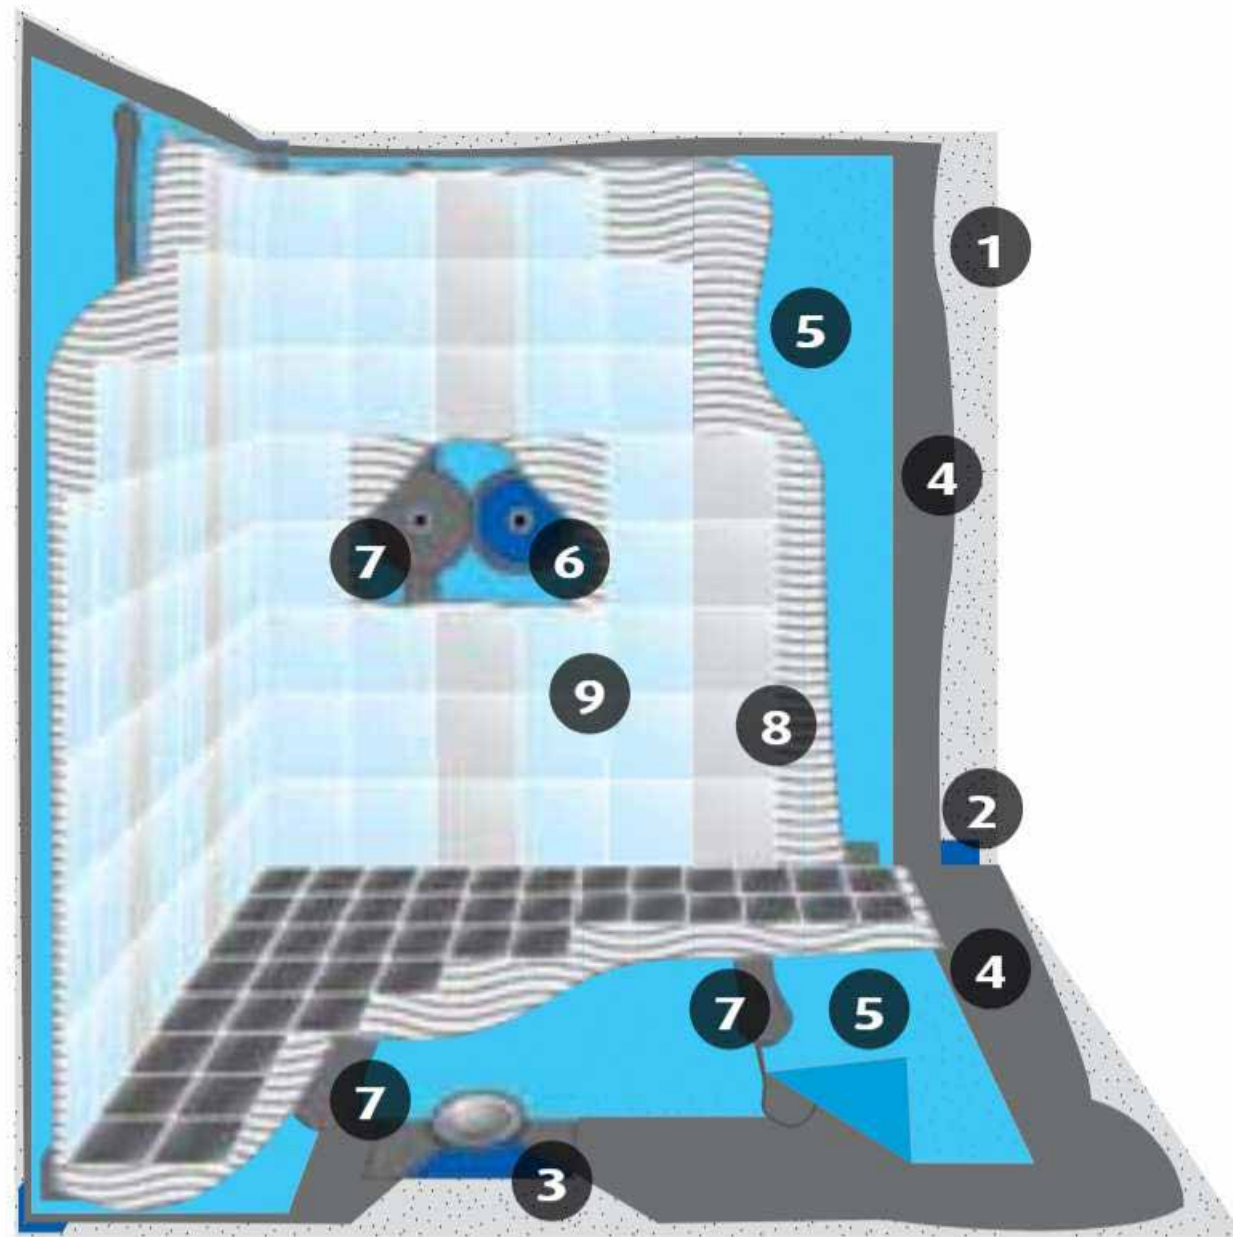

Smart 25+

Smart 25+ is an updated version of SMARTBOX's family standard module. Smart 25+ offers all conveniences in a small space – including fully equipped and high quality kitchen, sanitary room, built-in wardrobe and storerooms. Lifted height of the house, approximately 4.7 meters, makes the module extraordinarily spacious with excellent lighting conditions. On the second floor there is a 10 m² loft-type bedroom. Full-height window at the living room gives easy access to outside or to the terrass. This stylish two-floored module is very open spaced with a functional living room.

SMART 25+
7x3,5x4,7m
25m²

ENTRANCE

Front side

Left side

Back side

Right side

Pos.nr	Description
1	Substratum
2	Sealing tape WetStop KL inner and outside corner
3	Trap cuff WetStop MG
4	WetStop iFIX
5	Fabric WetStop
6	Pipe passage cuff
7	Sealing
8	Tileglue and tiles
9	Jointing compound

1.

2

3

4

5

6

Nr.	Product	Manufacturer	Model	Pieces
1	Shower corner 900x900	-	-	1
2	Boiler	Artiston	Velis EVO 80L	1
3	Shower	Hansgrohe	Crometta	1
4	Bathroom wall radiator	PAX	Lyra 800mm	1
5	Toilet bowl	-	-	1