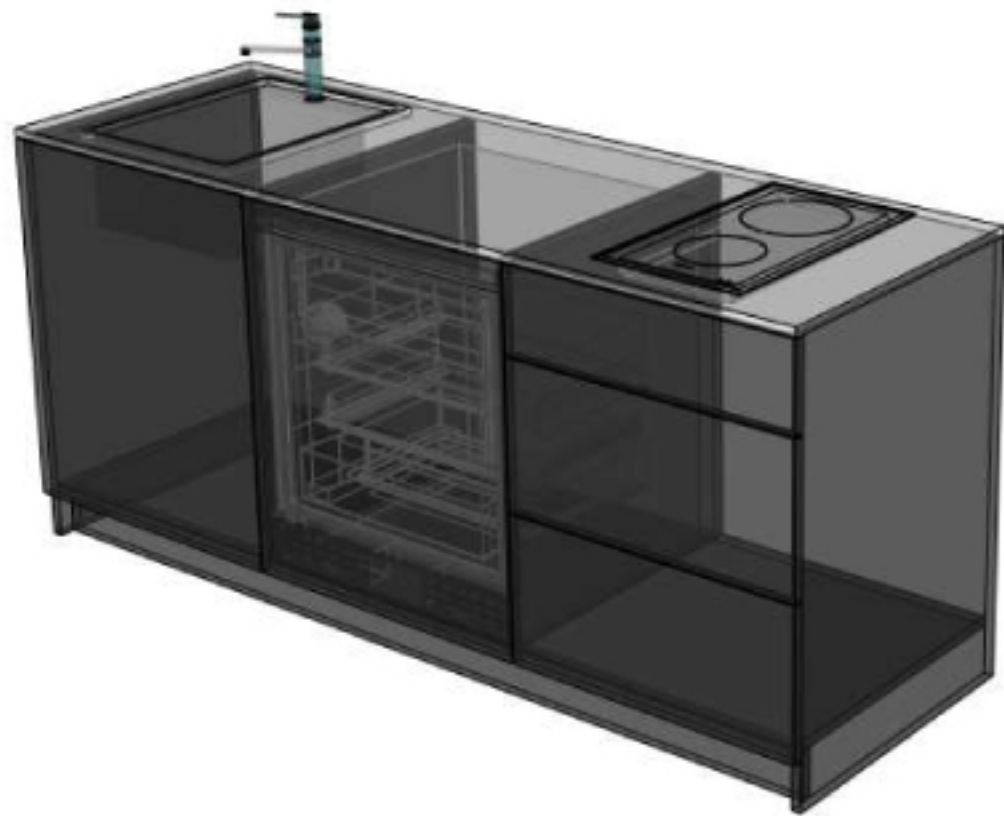

Smart 25+

Smart BOX Solutions

Smart BOX system is developed for easy and quick construction. The Smart BOX modules are made and pre-constructed under secure and controlled environment. Base constructions are made of metal for convenient transportation and reuse. All materials used for modules meet strict EU standards. All modules can be united with each other. This allows to construct various buildings from one-room summerhouses to all sorts of apartment houses, hotels etc.

Smart 25+

Smart 25+ is an updated version of SMARTBOX's family standard module. Smart 25+ offers all conveniences in a small space – including fully equipped and high quality kitchen, sanitary room, built-in wardrobe and storerooms. Lifted height of the house, approximately 4.7 meters, makes the module extraordinarily spacious with excellent lighting conditions. On the second floor there is a 10 m² loft-type bedroom. Full-height window at the living room gives easy access to outside or to the terrass. This stylish two-floored module is very open spaced with a functional living room.

SMART 25+
7x3,5x4,7m
25m²

ENTRANCE

Front side

Left side

Back side

Right side

Pos.nr	Description
1	Substratum
2	Sealing tape WetStop KL inner and outside corner
3	Trap cuff WetStop MG
4	WetStop iFIX
5	Fabric WetStop
6	Pipe passage cuff
7	Sealing
8	Tileglue and tiles
9	Jointing compound