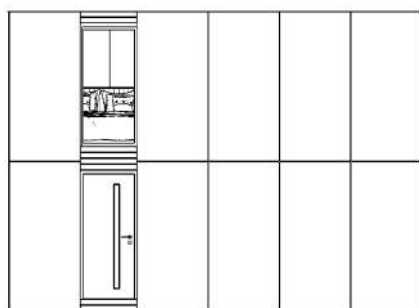

SMART 25+
7x3,5x4,7m
25m²

ENTRANCE