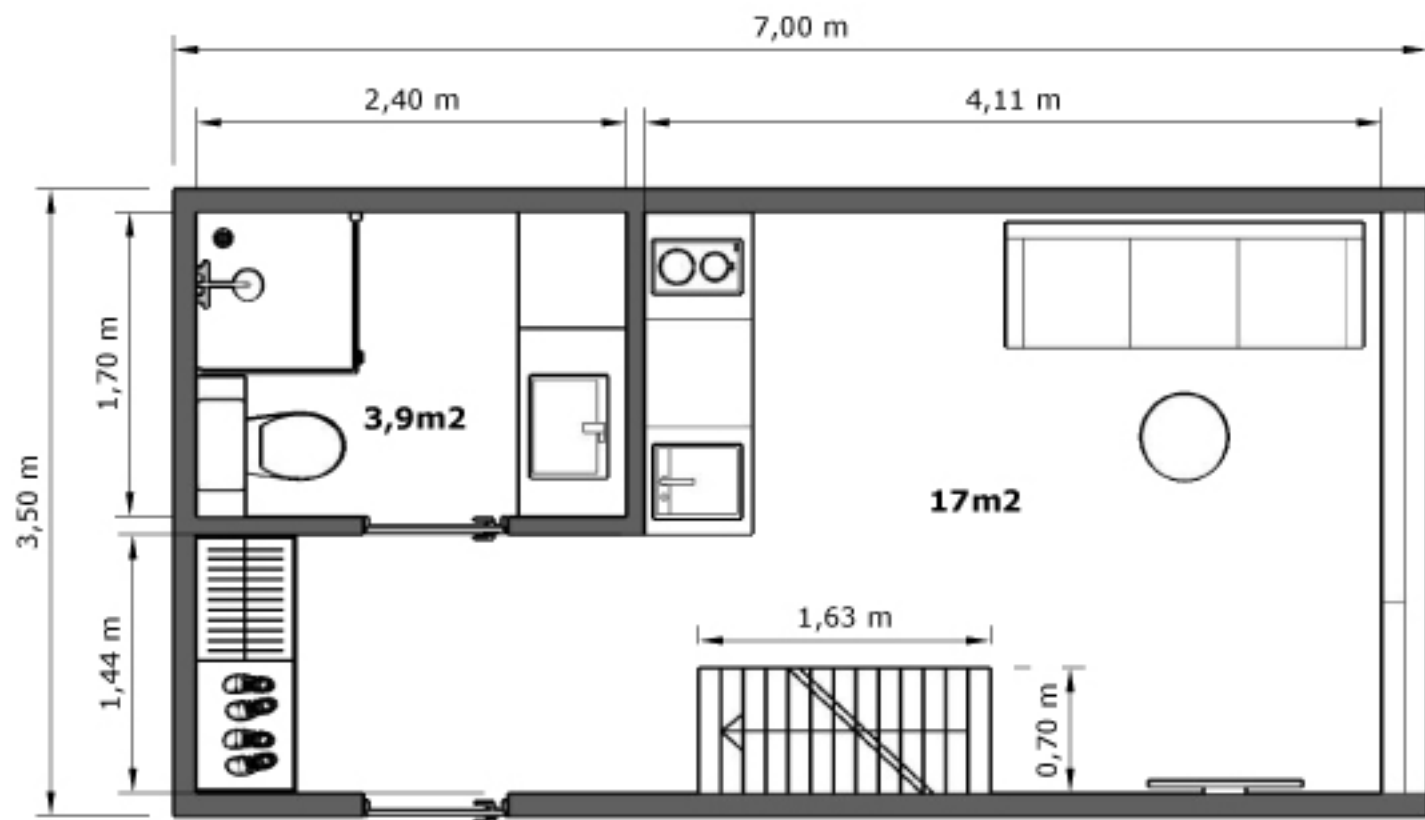

Smart 25+

Smart 25+ is an updated version of SMARTBOX's family standard module. Smart 25+ offers all conveniences in a small space – including fully equipped and high quality kitchen, sanitary room, built-in wardrobe and storerooms. Lifted height of the house, approximately 4.7 meters, makes the module extraordinarily spacious with excellent lighting conditions. On the second floor there is a 10 m² loft-type bedroom. Full-height window at the living room gives easy access to outside or to the terrass. This stylish two-floored module is very open spaced with a functional living room.

SMART 25+
7x3,5x4,7m
25m²

ENTRANCE

Front side

Left side

Back side

Right side

Pos.nr	Description
1	Substratum
2	Sealing tape WetStop KL inner and outside corner
3	Trap cuff WetStop MG
4	WetStop iFIX
5	Fabric WetStop
6	Pipe passage cuff
7	Sealing
8	Tileglue and tiles
9	Jointing compound