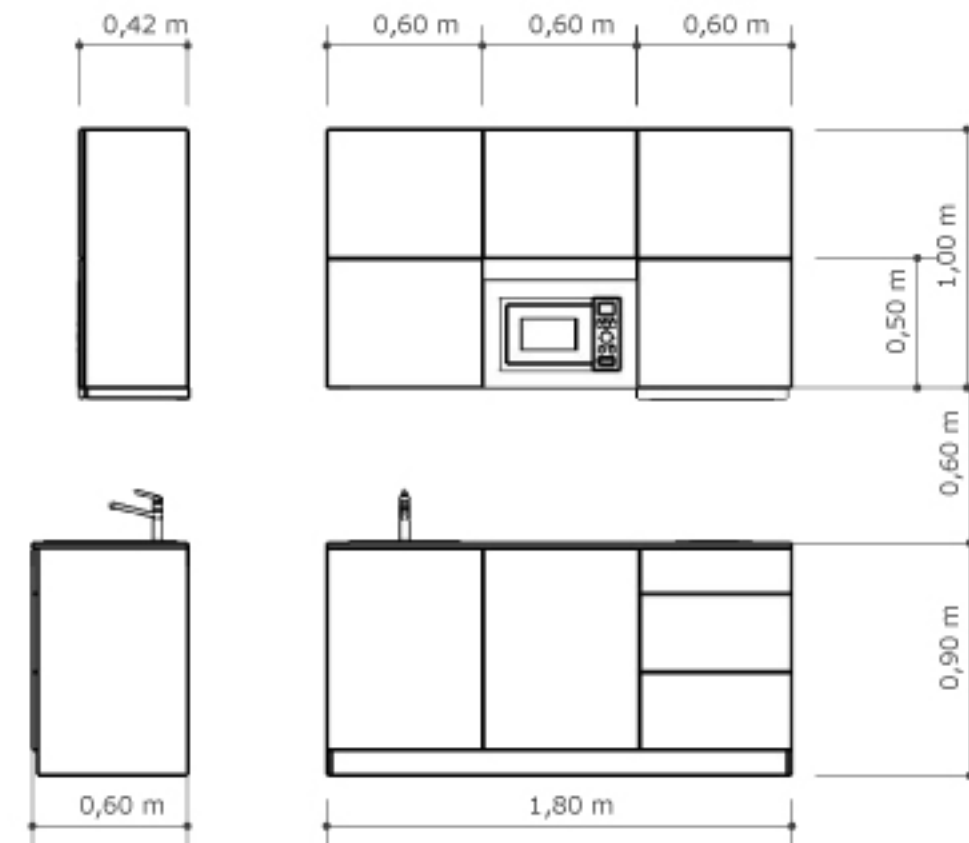

Smart 25+

Smart 25+ is an updated version of SMARTBOX's family standard module. Smart 25+ offers all conveniences in a small space – including fully equipped and high quality kitchen, sanitary room, built-in wardrobe and storerooms. Lifted height of the house, approximately 4.7 meters, makes the module extraordinarily spacious with excellent lighting conditions. On the second floor there is a 10 m² loft-type bedroom. Full-height window at the living room gives easy access to outside or to the terrass. This stylish two-floored module is very open spaced with a functional living room.

SMART 25+
7x3,5x4,7m
25m²

ENTRANCE

Front side

Left side

Back side

Right side

Pos.nr	Description
1	Substratum
2	Sealing tape WetStop KL inner and outside corner
3	Trap cuff WetStop MG
4	WetStop iFIX
5	Fabric WetStop
6	Pipe passage cuff
7	Sealing
8	Tileglue and tiles
9	Jointing compound