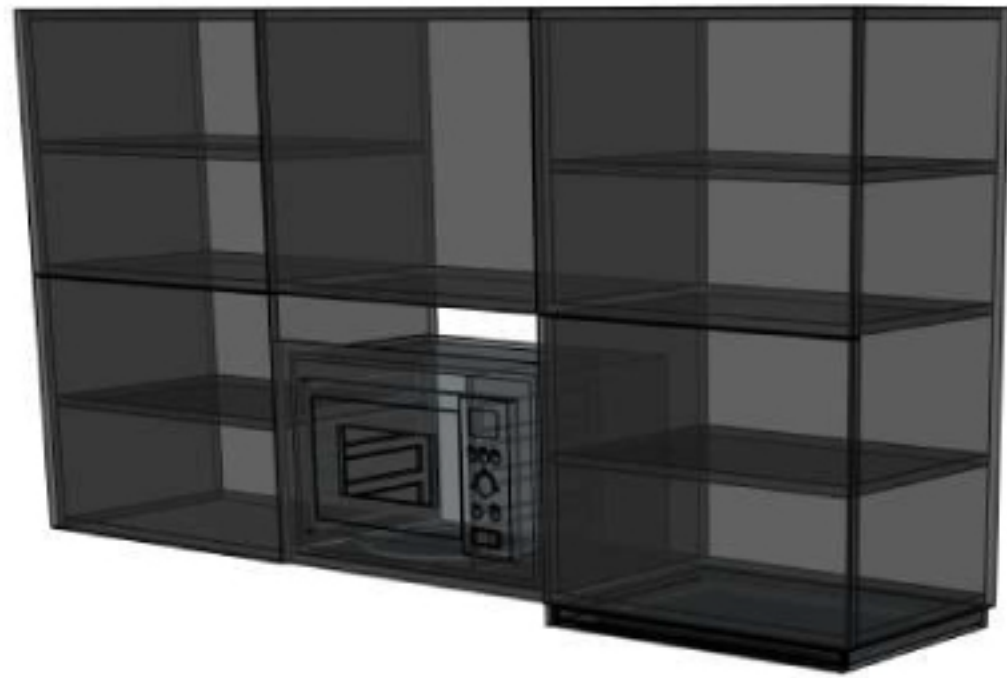

Nr.	Product	Manufacturer	Model	Pieces
1	Bathroom sink	Ifö	FariForm	1
2	Washing machine	Whirlpool	FWSG71253W EU	1
3	Sink faucet	Hansgrohe	Focus	1