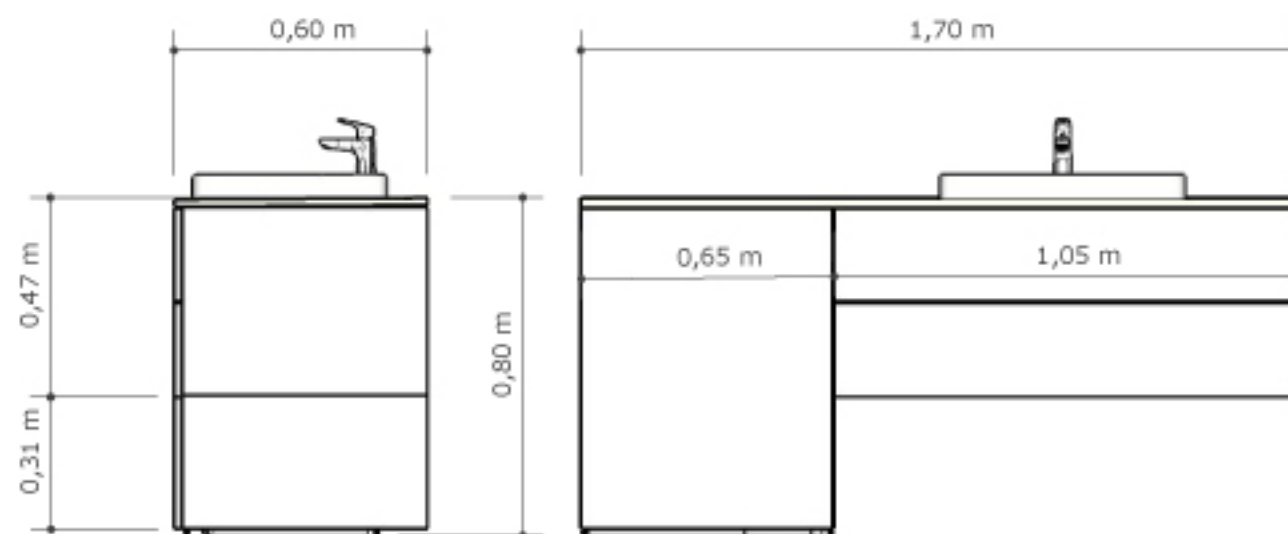

Nr.	Product	Manufacturer	Model	Pieces
1	Bathroom sink	Ifö	FariForm	1
2	Washing machine	Whirlpool	FWSG71253W EU	1
3	Sink faucet	Hansgrohe	Focus	1