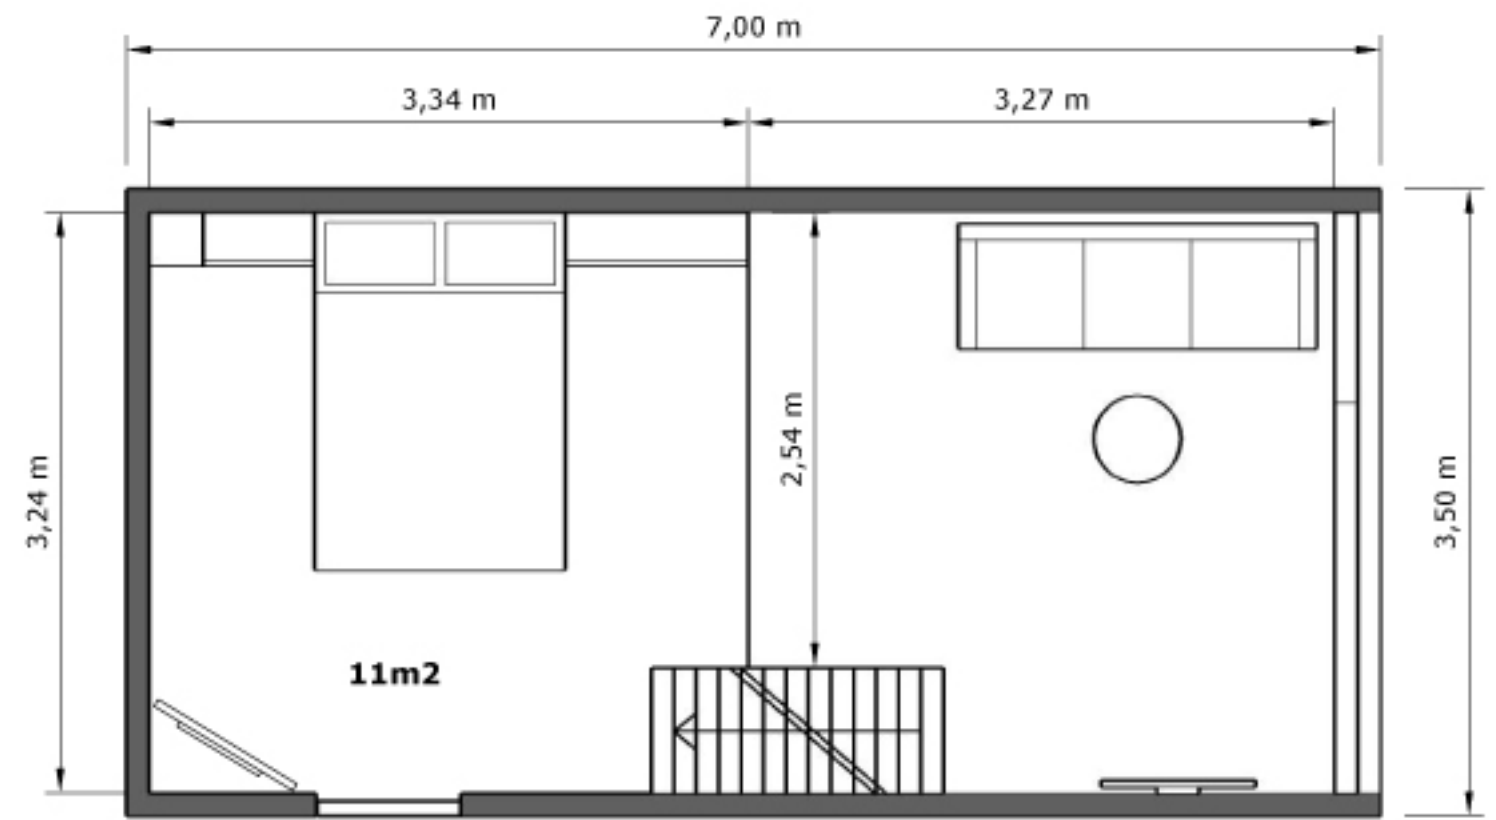

Smart 25+

Smart 25+ is an updated version of SMARTBOX's family standard module. Smart 25+ offers all conveniences in a small space – including fully equipped and high quality kitchen, sanitary room, built-in wardrobe and storerooms. Lifted height of the house, approximately 4.7 meters, makes the module extraordinarily spacious with excellent lighting conditions. On the second floor there is a 10 m² loft-type bedroom. Full-height window at the living room gives easy access to outside or to the terrass. This stylish two-floored module is very open spaced with a functional living room.

SMART 25+
7x3,5x4,7m
25m²

ENTRANCE

Front side

Left side

Back side

Right side

Pos.nr	Description
1	Substratum
2	Sealing tape WetStop KL inner and outside corner
3	Trap cuff WetStop MG
4	WetStop iFIX
5	Fabric WetStop
6	Pipe passage cuff
7	Sealing
8	Tileglue and tiles
9	Jointing compound