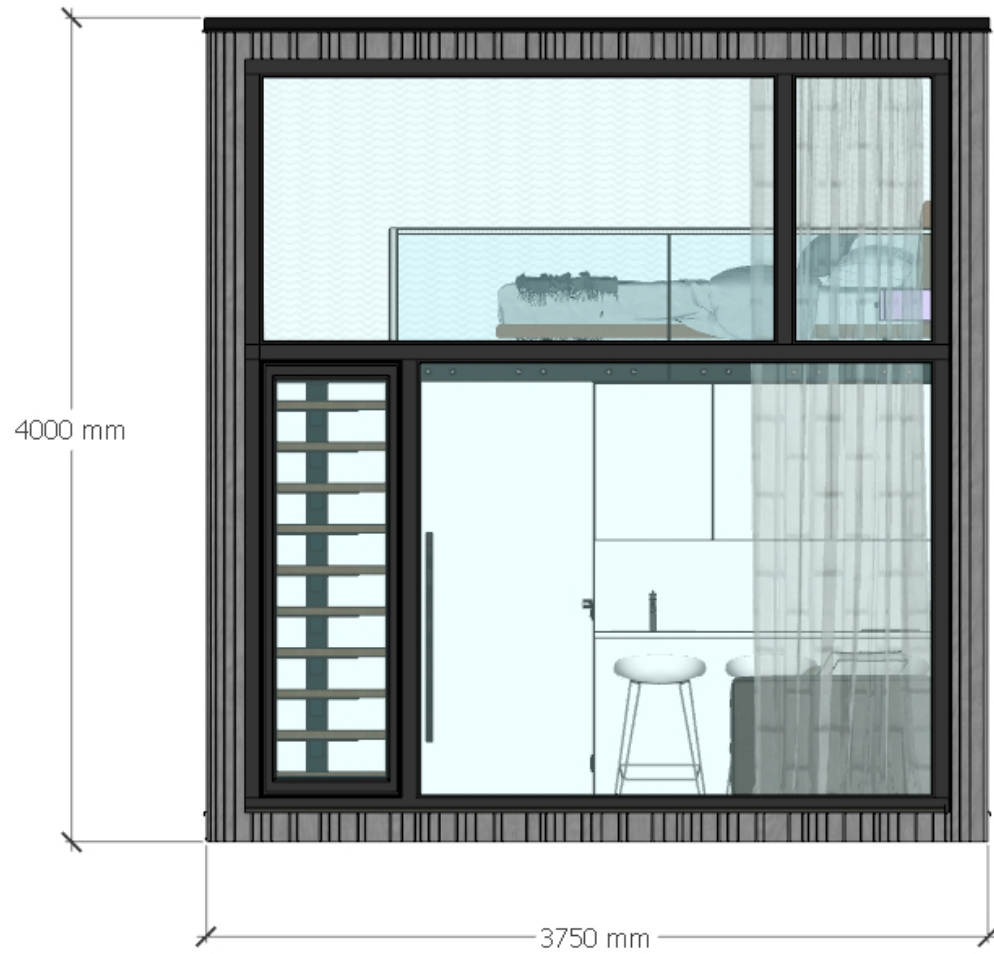

Smart 30 LOFT

Smart 30 LOFT is an updated version of SMARTBOX family standard module. Smart 30 LOFT offers all conveniences in a small space — including fully equipped and high quality kitchen, sanitary room, built-in wardrobe and storerooms. Lifted height of the house, approximately 4 meters, makes the module extraordinarily spacious with excellent lighting conditions. On the second floor there is a 10m² loft-type bedroom. Full height window at the living room gives easy access to outside or the terrace. This stylish two-floored module is very open spaced with functional living room.

Smart 30 LOFT

ENTRANCE

FLOORPLAN

First Floor

First floor Bruto **30m²**

First floor Neto **26m²**

FLOORPLAN

Second Floor

Second floor Bruto **12,4m²**

Second floor Neto **10,4m²**

Front and side view

Side and back view

Nr.	Product	Manufacturer	Model	Pieces
1	Kitchen sink	Franke	Sirius-sid-610-40	1
2	Cooktop	Whirlpool	ACM712IX	1
3	Fridge	Franke	ARG590A	1
4	Kitchen faucet	Franke	Elegance	1
5	Air fan	Whirlpool	AKR749IX	1
6	Microwave	Whirlpool	AMW140NB	1