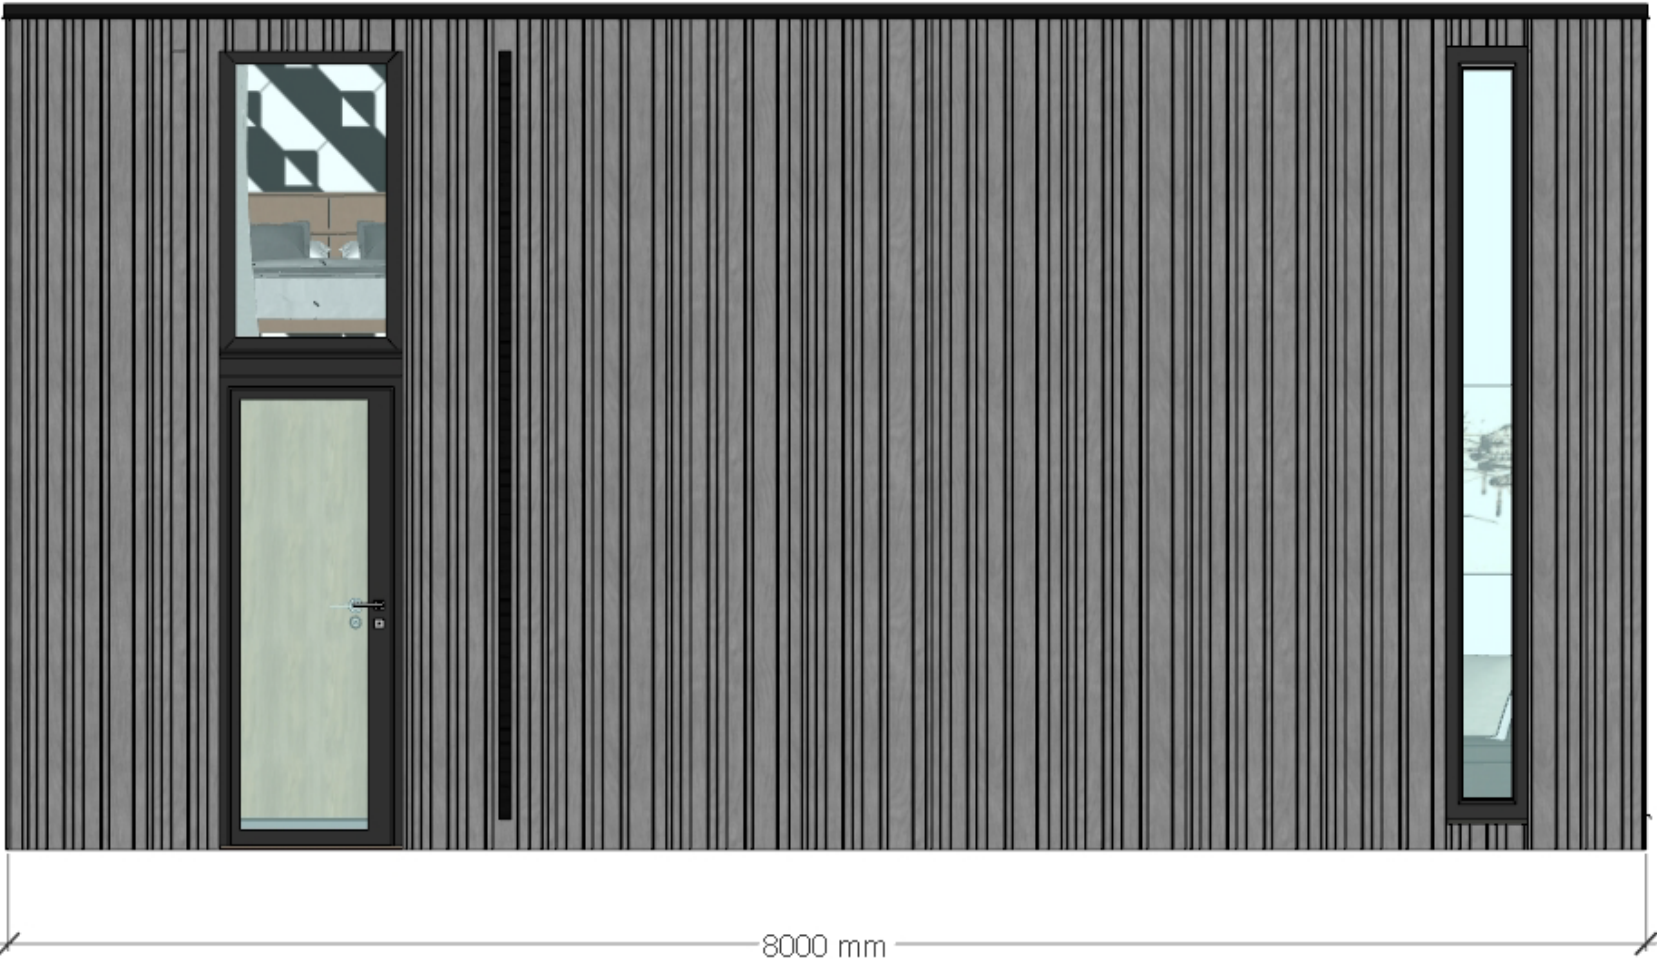

Side and back view