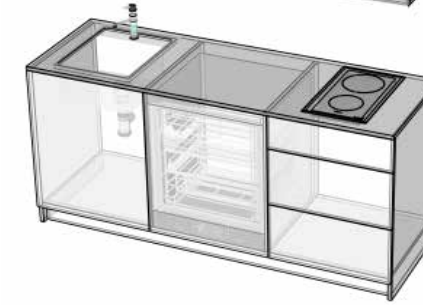

Smart 30 LOFT

Smart 30 LOFT is an updated version of SMARTBOX family standard module. Smart 30 LOFT offers all conveniences in a small space — including fully equipped and high quality kitchen, sanitary room, built-in wardrobe and storerooms. Lifted height of the house, approximately 4 meters, makes the module extraordinarily spacious with excellent lighting conditions. On the second floor there is a 10m² loft-type bedroom. Full height window at the living room gives easy access to outside or the terrace. This stylish two-floored module is very open spaced with functional living room.

Second floor Bruto **12,4m²**

Second floor Neto **10,4m²**

Front and side view

Side and back view

Nr.	Product	Manufacturer	Model	Pieces
1	Kitchen sink	Franke	Sirius-sid-610-40	1
2	Cooktop	Whirlpool	ACM712IX	1
3	Fridge	Franke	ARG590A	1
4	Kitchen faucet	Franke	Elegance	1
5	Air fan	Whirlpool	AKR749IX	1
6	Microwave	Whirlpool	AMW140NB	1