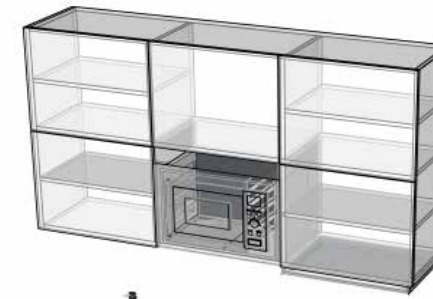

Smart 30 LOFT

Smart 30 LOFT is an updated version of SMARTBOX family standard module. Smart 30 LOFT offers all conveniences in a small space — including fully equipped and high quality kitchen, sanitary room, built-in wardrobe and storerooms. Lifted height of the house, approximately 4 meters, makes the module extraordinarily spacious with excellent lighting conditions. On the second floor there is a 10m² loft-type bedroom. Full height window at the living room gives easy access to outside or the terrace. This stylish two-floored module is very open spaced with functional living room.

Smart 30 LOFT

ENTRANCE

FLOORPLAN

First Floor

First floor Bruto **30m²**

First floor Neto **26m²**

FLOORPLAN

Second Floor

Second floor Bruto **12,4m²**

Second floor Neto **10,4m²**

Front and side view

Side and back view

Nr.	Product	Manufacturer	Model	Pieces
1	Kitchen sink	Franke	Sirius-sid-610-40	1
2	Cooktop	Whirlpool	ACM712IX	1
3	Fridge	Franke	ARG590A	1
4	Kitchen faucet	Franke	Elegance	1
5	Air fan	Whirlpool	AKR749IX	1
6	Microwave	Whirlpool	AMW140NB	1