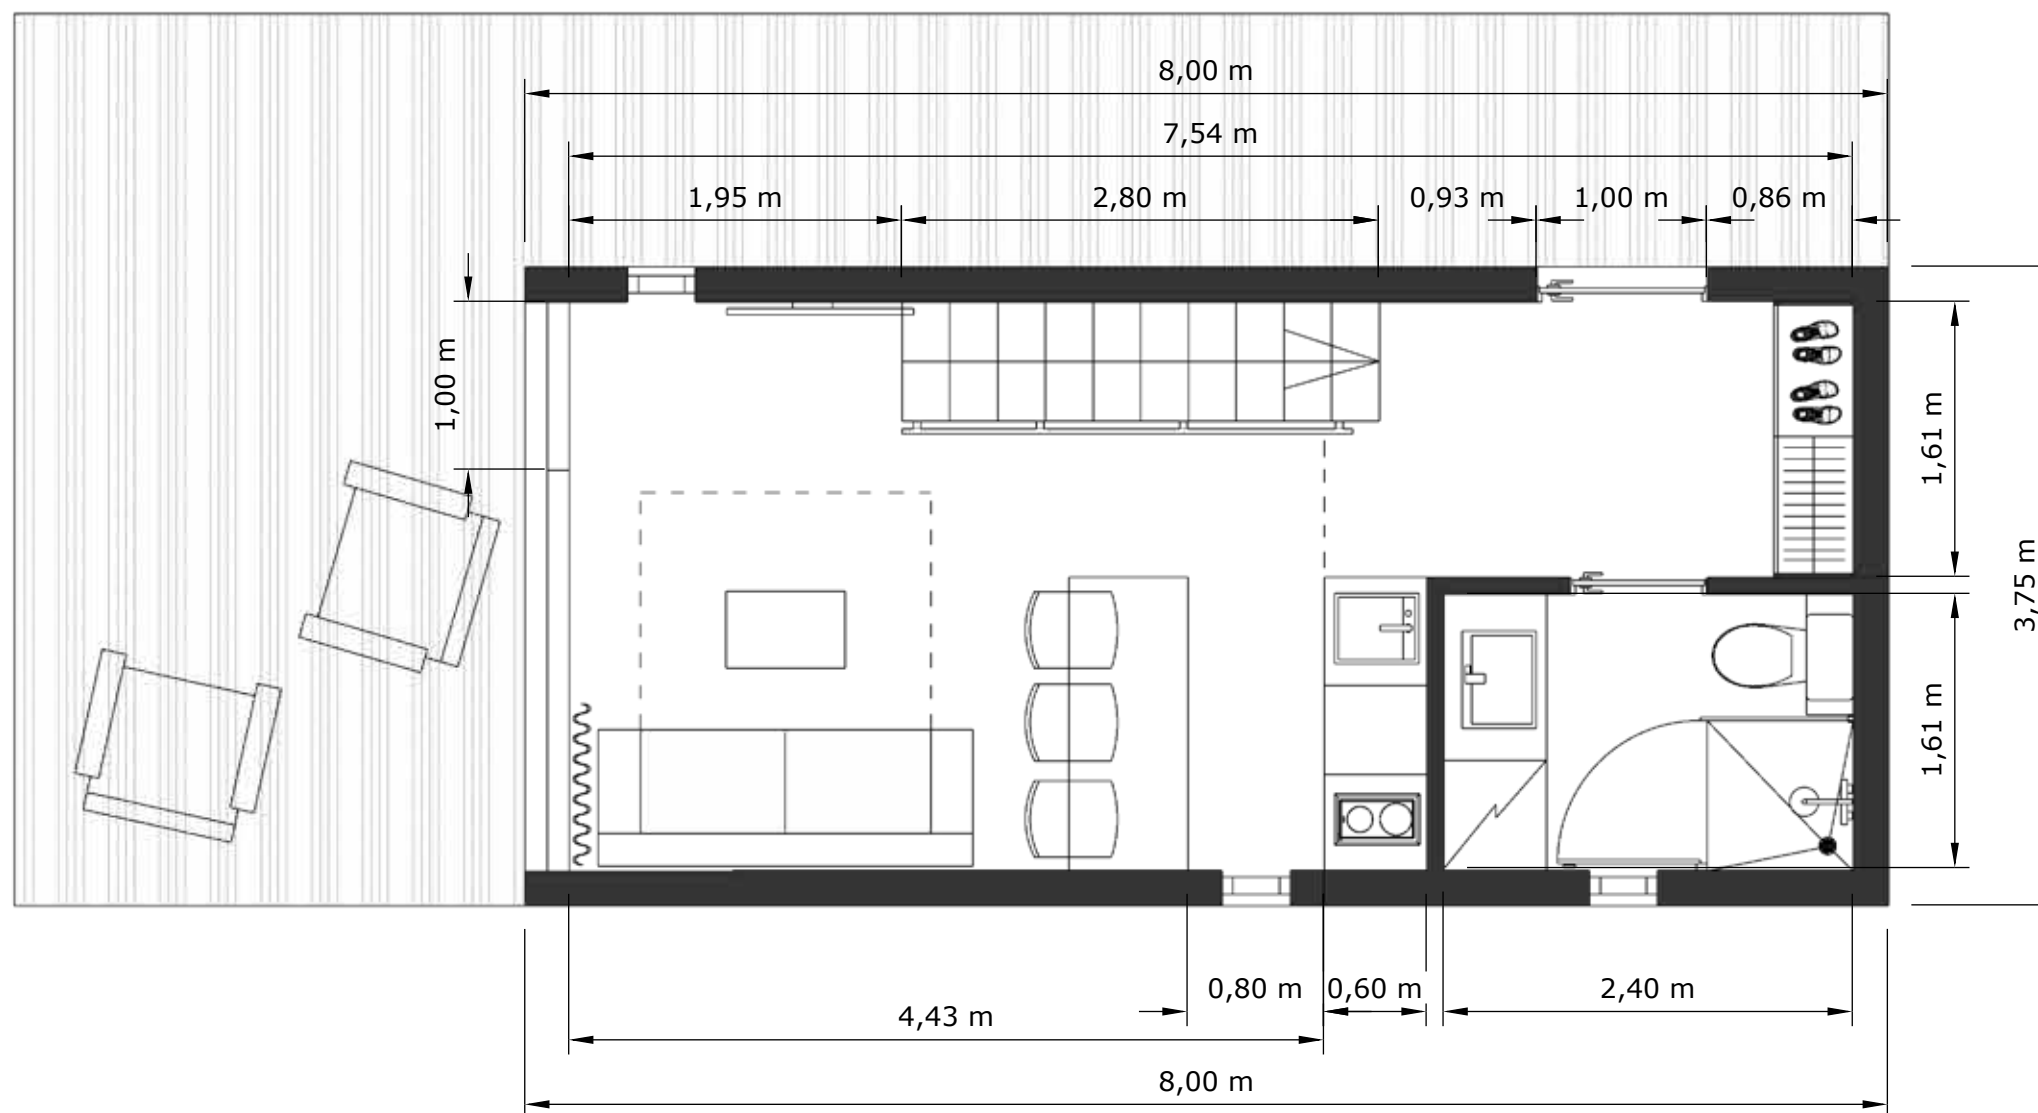

Smart 30 LOFT

Smart 30 LOFT is an updated version of SMARTBOX family standard module. Smart 30 LOFT offers all conveniences in a small space — including fully equipped and high quality kitchen, sanitary room, built-in wardrobe and storerooms. Lifted height of the house, approximately 4 meters, makes the module extraordinarily spacious with excellent lighting conditions. On the second floor there is a 10m² loft-type bedroom. Full height window at the living room gives easy access to outside or the terrace. This stylish two-floored module is very open spaced with functional living room.

Smart 30 LOFT

ENTRANCE

FLOORPLAN

First Floor

First floor Bruto **30m²**

First floor Neto **26m²**

FLOORPLAN

Second Floor

Second floor Bruto **12,4m²**

Second floor Neto **10,4m²**

Front and side view

Side and back view

Nr.	Product	Manufacturer	Model	Pieces
1	Kitchen sink	Franke	Sirius-sid-610-40	1
2	Cooktop	Whirlpool	ACM712IX	1
3	Fridge	Franke	ARG590A	1
4	Kitchen faucet	Franke	Elegance	1
5	Air fan	Whirlpool	AKR749IX	1
6	Microwave	Whirlpool	AMW140NB	1