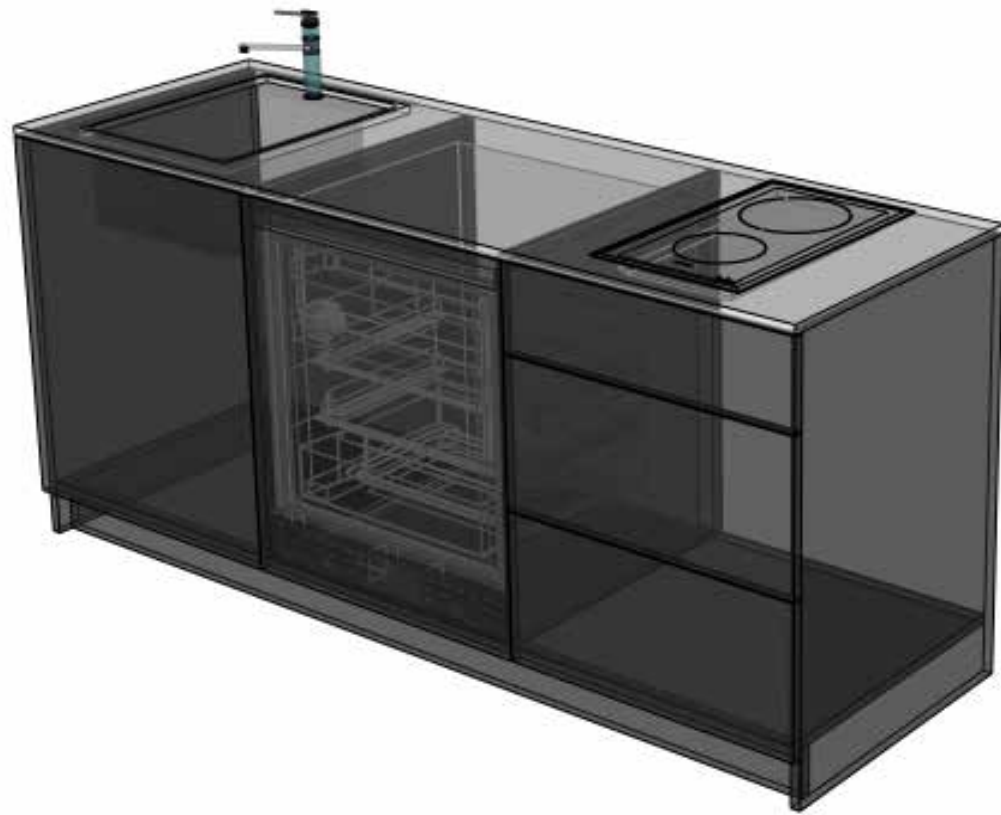

Smart 30 LOFT

Smart BOX Solutions

Smart BOX system is developed for easy and quick construction. The Smart BOX modules are made and pre-constructed under secure and controlled environment. Base constructions are made of metal for convenient transportation and reuse. All materials used for modules meet strict EU standards. All modules can be united with each other. This allows to construct various buildings from one-room summerhouses to all sorts of apartment houses, hotels etc.

Smart 30 LOFT

Smart 30 LOFT is an updated version of SMARTBOX family standard module. Smart 30 LOFT offers all conveniences in a small space — including fully equipped and high quality kitchen, sanitary room, built-in wardrobe and storerooms. Lifted height of the house, approximately 4 meters, makes the module extraordinarily spacious with excellent lighting conditions. On the second floor there is a 10m² loft-type bedroom. Full height window at the living room gives easy access to outside or the terrace. This stylish two-floored module is very open spaced with functional living room.

Smart 30 LOFT

ENTRANCE

FLOORPLAN

First Floor

First floor Bruto **30m²**

First floor Neto **26m²**

FLOORPLAN

Second Floor

Second floor Bruto **12,4m²**

Second floor Neto **10,4m²**

Front and side view

Side and back view

Nr.	Product	Manufacturer	Model	Pieces
1	Kitchen sink	Franke	Sirius-sid-610-40	1
2	Cooktop	Whirlpool	ACM712IX	1
3	Fridge	Franke	ARG590A	1
4	Kitchen faucet	Franke	Elegance	1
5	Air fan	Whirlpool	AKR749IX	1
6	Microwave	Whirlpool	AMW140NB	1