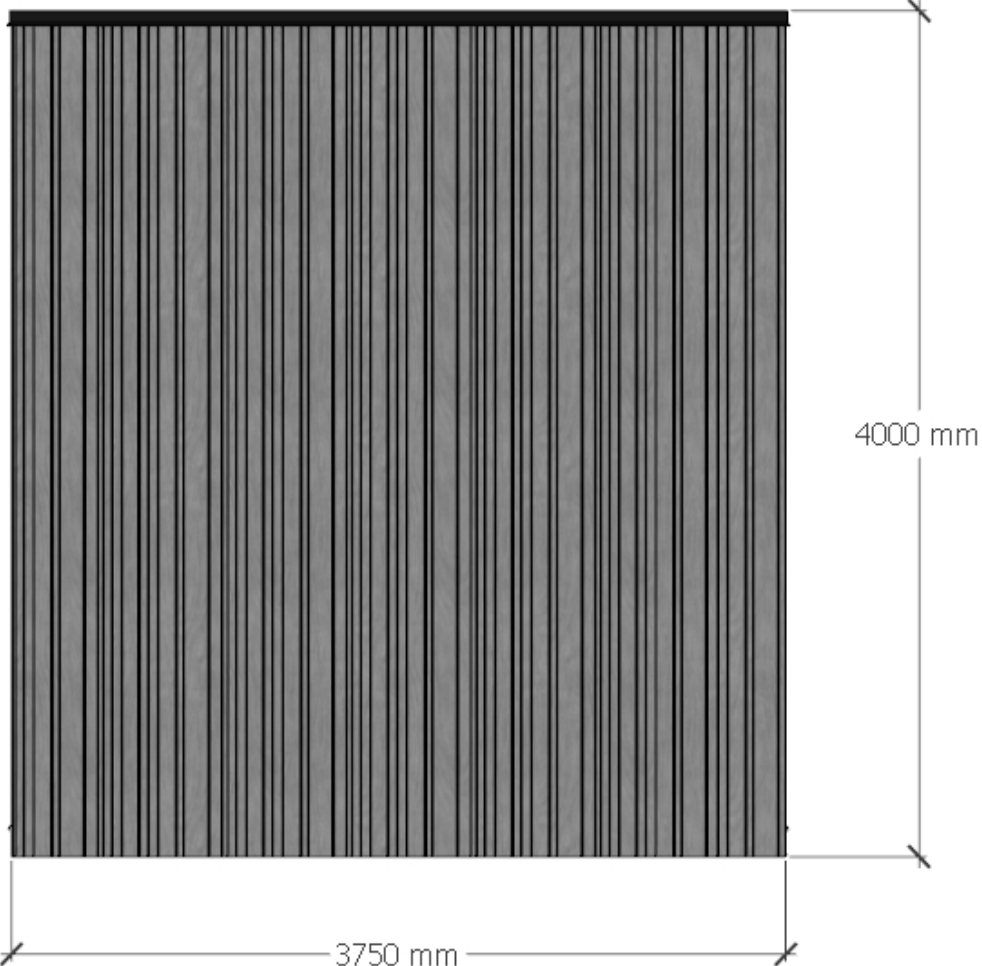

Side and back view