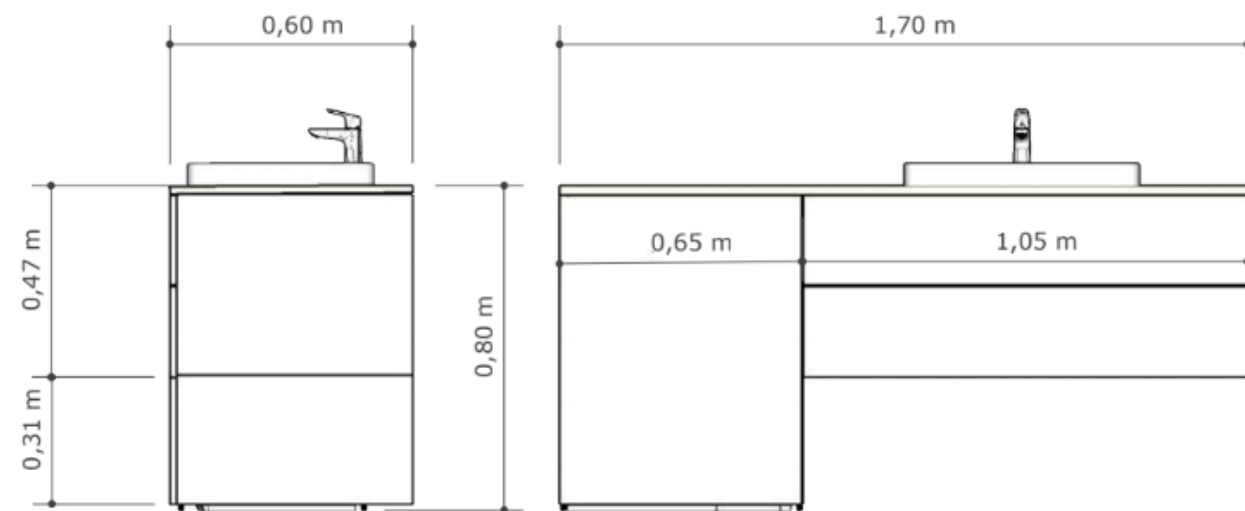

Nr.	Product	Manufacturer	Model	Pieces
1	Bathroom sink	Ifö	Fariform	1
2	Washing machine	Whirlpool	FWSG71253W EU	1
3	Sink faucet	Hansgrohe	Focus	1