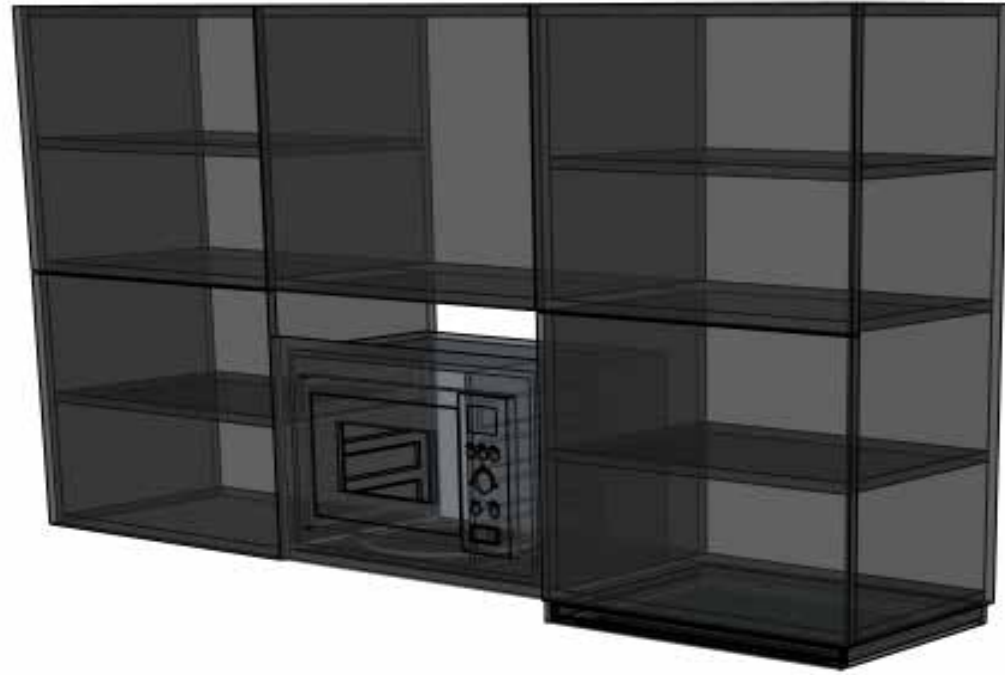

Smart 30 LOFT

Smart BOX Solutions

Smart BOX system is developed for easy and quick construction. The Smart BOX modules are made and pre-constructed under secure and controlled environment. Base constructions are made of metal for convenient transportation and reuse. All materials used for modules meet strict EU standards. All modules can be united with each other. This allows to construct various buildings from one-room summerhouses to all sorts of apartment houses, hotels etc.

Smart 30 LOFT

Smart 30 LOFT is an updated version of SMARTBOX family standard module. Smart 30 LOFT offers all conveniences in a small space — including fully equipped and high quality kitchen, sanitary room, built-in wardrobe and storerooms. Lifted height of the house, approximately 4 meters, makes the module extraordinarily spacious with excellent lighting conditions. On the second floor there is a 10m² loft-type bedroom. Full height window at the living room gives easy access to outside or the terrace. This stylish two-floored module is very open spaced with functional living room.

Smart 30 LOFT

ENTRANCE

FLOORPLAN

First Floor

First floor Bruto **30m²**

First floor Neto **26m²**

FLOORPLAN

Second Floor

Second floor Bruto **12,4m²**

Second floor Neto **10,4m²**

Front and side view

Side and back view

Nr.	Product	Manufacturer	Model	Pieces
1	Kitchen sink	Franke	Sirius-sid-610-40	1
2	Cooktop	Whirlpool	ACM712IX	1
3	Fridge	Franke	ARG590A	1
4	Kitchen faucet	Franke	Elegance	1
5	Air fan	Whirlpool	AKR749IX	1
6	Microwave	Whirlpool	AMW140NB	1