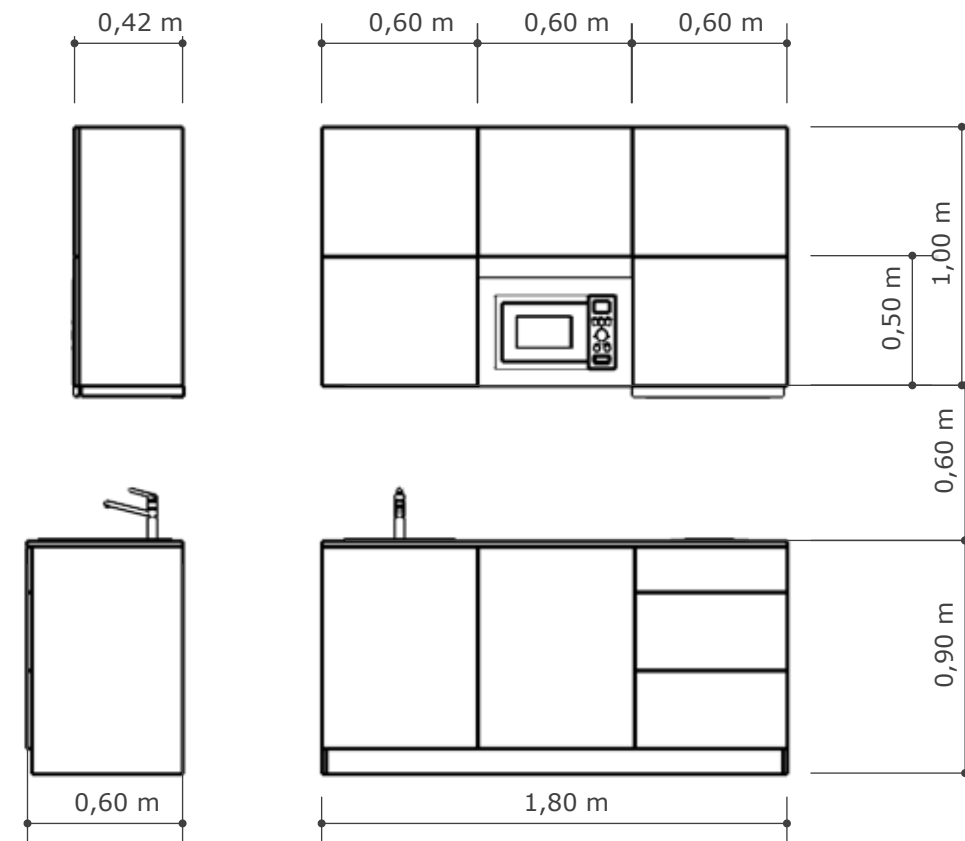

Smart 30 LOFT

Smart 30 LOFT is an updated version of SMARTBOX family standard module. Smart 30 LOFT offers all conveniences in a small space — including fully equipped and high quality kitchen, sanitary room, built-in wardrobe and storerooms. Lifted height of the house, approximately 4 meters, makes the module extraordinarily spacious with excellent lighting conditions. On the second floor there is a 10m² loft-type bedroom. Full height window at the living room gives easy access to outside or the terrace. This stylish two-floored module is very open spaced with functional living room.

Smart 30 LOFT

ENTRANCE

FLOORPLAN

First Floor

First floor Bruto **30m²**

First floor Neto **26m²**

FLOORPLAN

Second Floor

Second floor Bruto **12,4m²**

Second floor Neto **10,4m²**

Front and side view

Side and back view

Nr.	Product	Manufacturer	Model	Pieces
1	Kitchen sink	Franke	Sirius-sid-610-40	1
2	Cooktop	Whirlpool	ACM712IX	1
3	Fridge	Franke	ARG590A	1
4	Kitchen faucet	Franke	Elegance	1
5	Air fan	Whirlpool	AKR749IX	1
6	Microwave	Whirlpool	AMW140NB	1