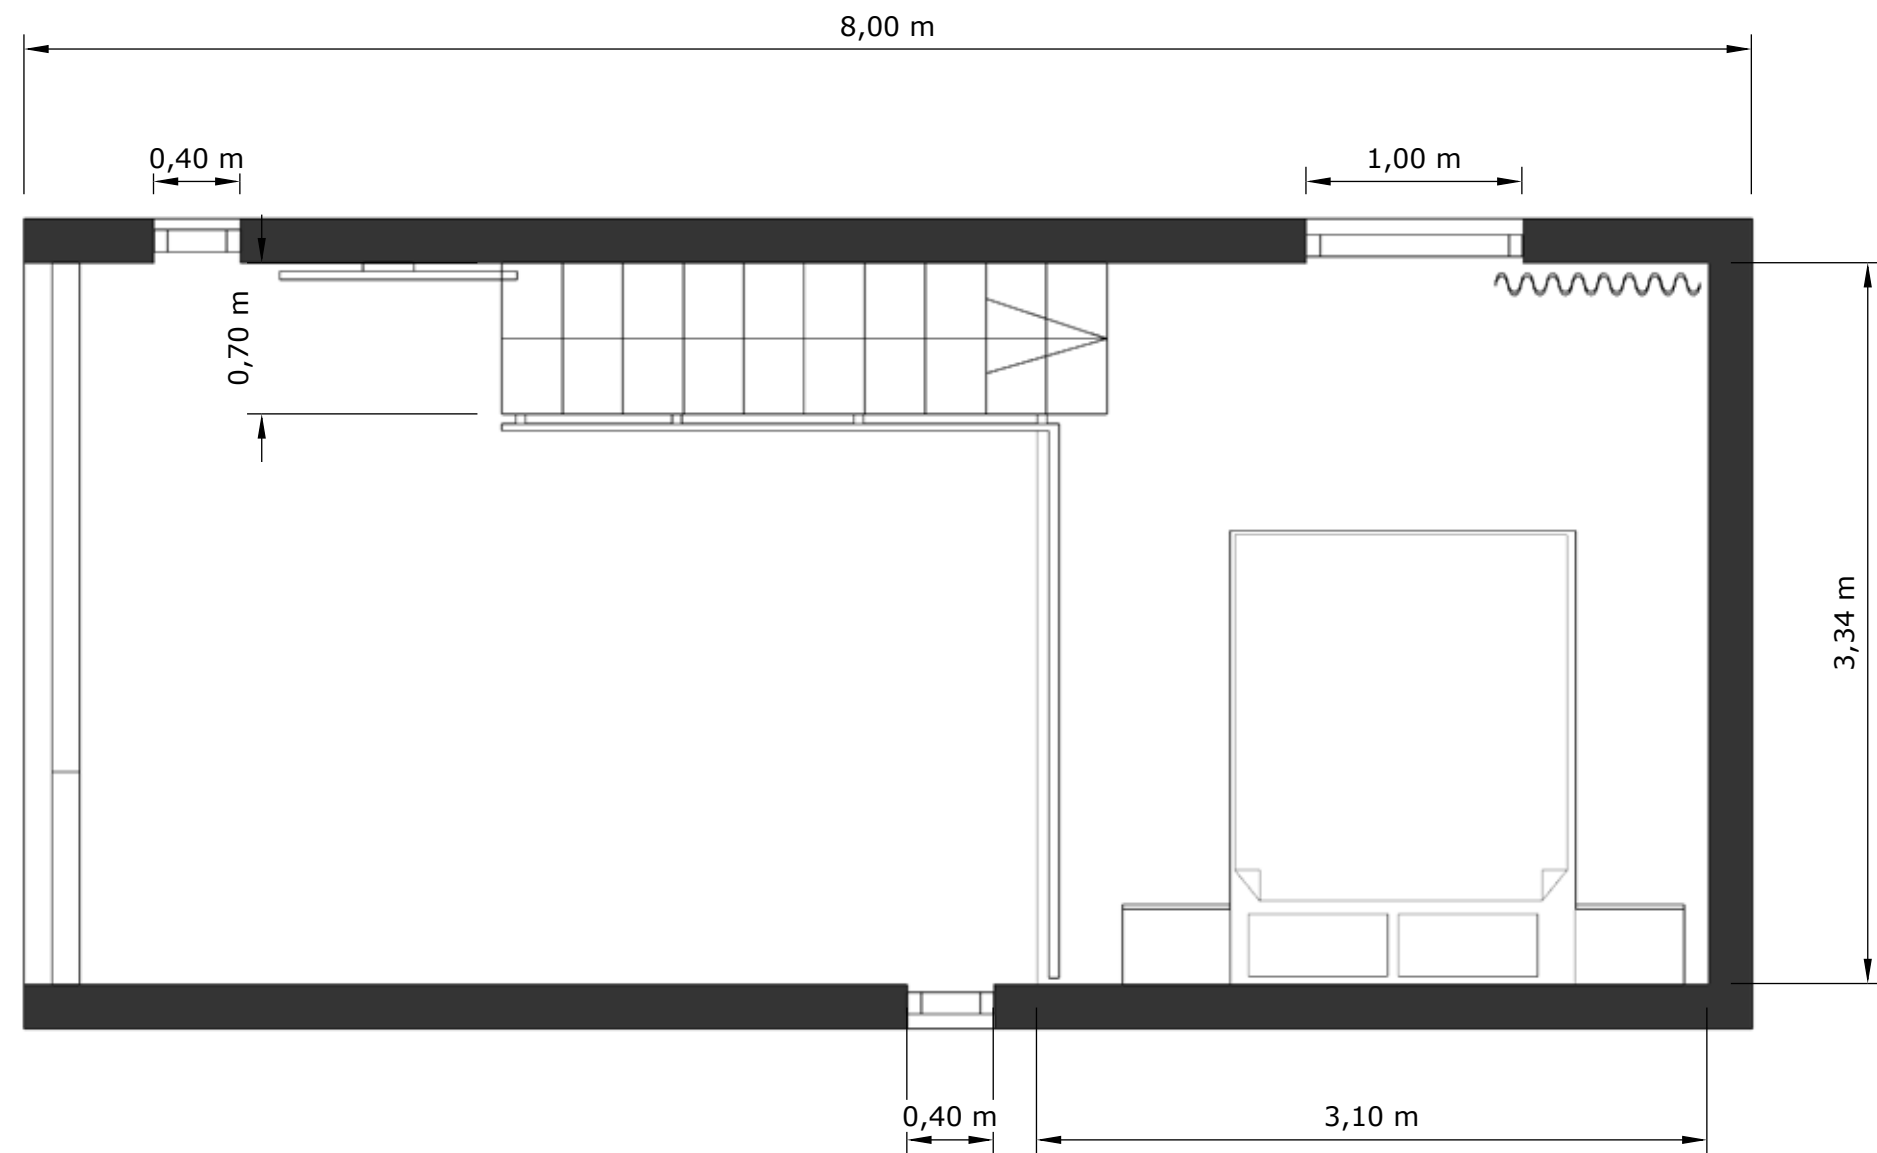

Smart 30 LOFT

Smart 30 LOFT is an updated version of SMARTBOX family standard module. Smart 30 LOFT offers all conveniences in a small space — including fully equipped and high quality kitchen, sanitary room, built-in wardrobe and storerooms. Lifted height of the house, approximately 4 meters, makes the module extraordinarily spacious with excellent lighting conditions. On the second floor there is a 10m² loft-type bedroom. Full height window at the living room gives easy access to outside or the terrace. This stylish two-floored module is very open spaced with functional living room.

Smart 30 LOFT

ENTRANCE

FLOORPLAN

First Floor

First floor Bruto **30m²**

First floor Neto **26m²**

FLOORPLAN

Second Floor

Second floor Bruto **12,4m²**

Second floor Neto **10,4m²**

Front and side view

Side and back view

Nr.	Product	Manufacturer	Model	Pieces
1	Kitchen sink	Franke	Sirius-sid-610-40	1
2	Cooktop	Whirlpool	ACM712IX	1
3	Fridge	Franke	ARG590A	1
4	Kitchen faucet	Franke	Elegance	1
5	Air fan	Whirlpool	AKR749IX	1
6	Microwave	Whirlpool	AMW140NB	1