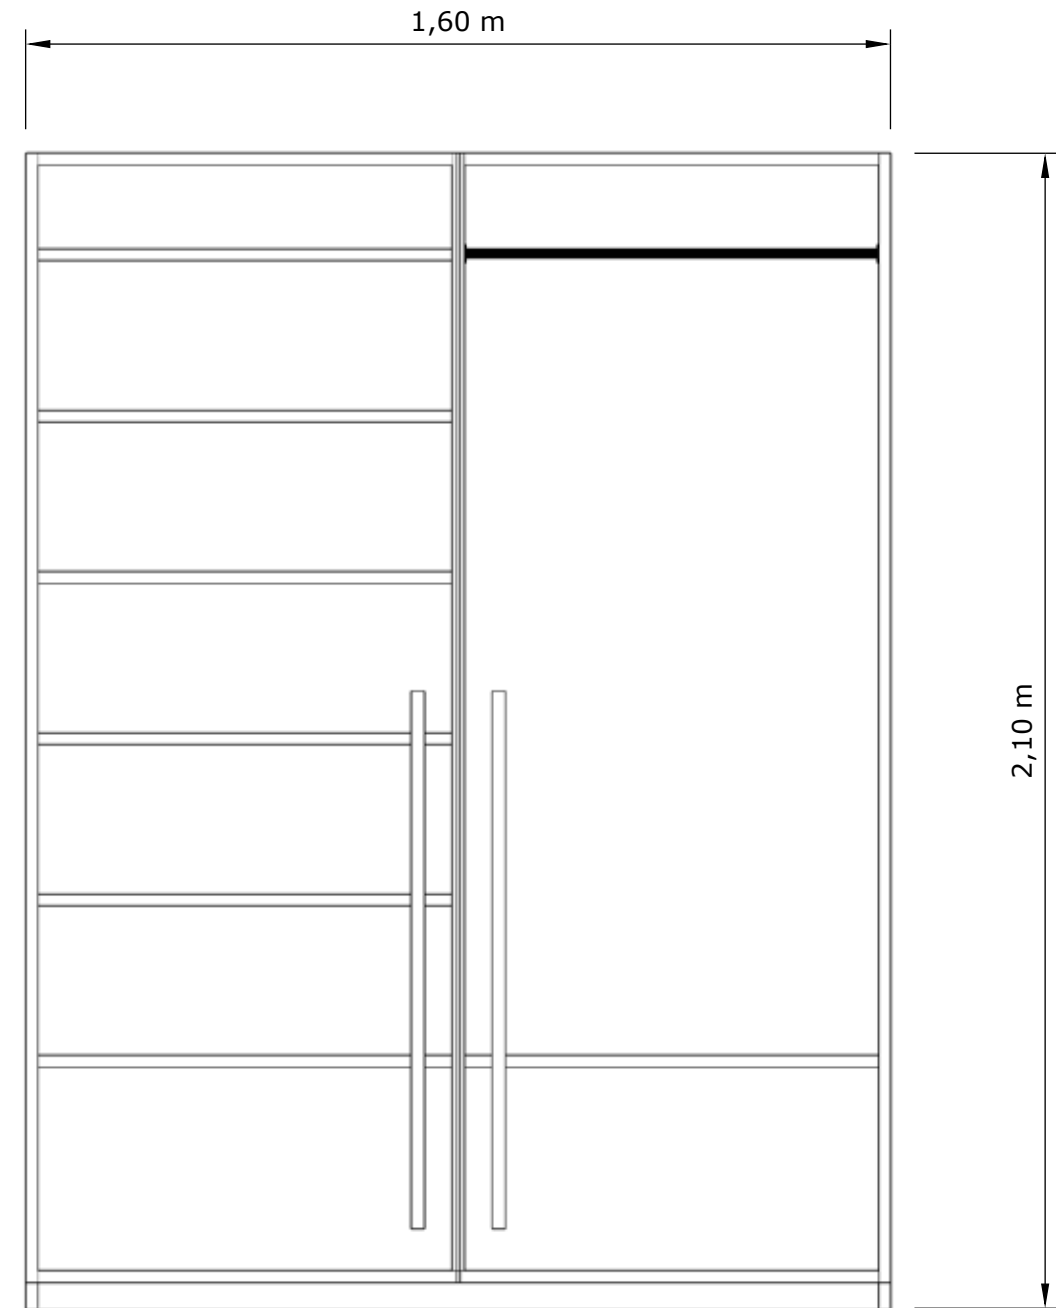

Smart 30 LOFT

Smart 30 LOFT is an updated version of SMARTBOX family standard module. Smart 30 LOFT offers all conveniences in a small space — including fully equipped and high quality kitchen, sanitary room, built-in wardrobe and storerooms. Lifted height of the house, approximately 4 meters, makes the module extraordinarily spacious with excellent lighting conditions. On the second floor there is a 10m² loft-type bedroom. Full height window at the living room gives easy access to outside or the terrace. This stylish two-floored module is very open spaced with functional living room.

2.

3.

Nr.	Product	Manufacturer	Model	Pieces
1	Shower corner	-	-	1
2	Boiler	Artiston	Velis ECO 80L	1
3	Shower	Hansgrohe	Crometta	1
4	Wall radiator	PAX	Lyra 800mm	1
5	Toilet bowl	-	-	1

1

2

3

4

4