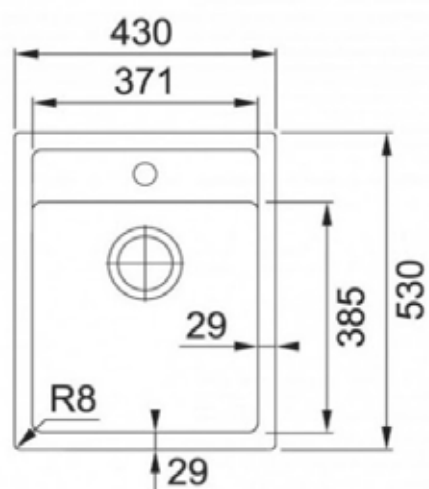

Nr.	Product	Manufacturer	Model	Pieces
1	Kitchen sink	Franke	Sirius-sid-610-40	1
2	Cooktop	Whirlpool	ACM712IX	1
3	Fridge	Franke	ARG590A	1
4	Kitchen faucet	Franke	Elegance	1
5	Air fan	Whirlpool	AKR749IX	1
6	Microwave	Whirlpool	AMW140NB	1

1